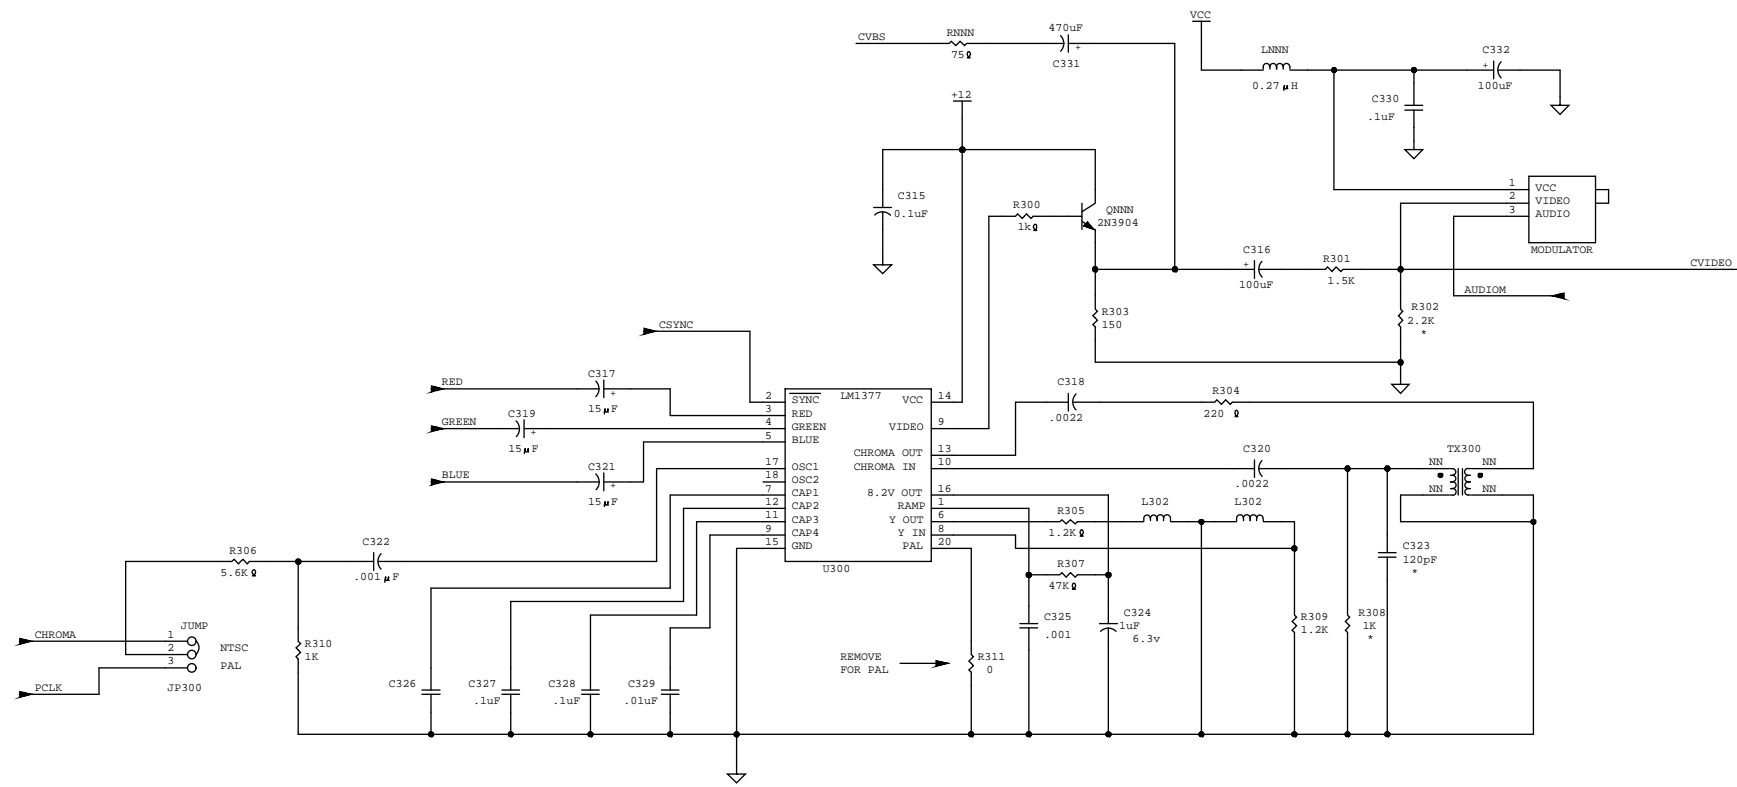

\* WHERE DOES CARTRIDGE CONNECT TO?

ATARI CORPORATION			
1196 Borregas Ave Sunnyvale CA 94086			
TITLE: PANTHER			
SIZE	CODE	NUMBER:	REV
D		ENGINEER: TRACY HALL	A
DATE	APR 23, 1991	SHEET	1 OF 5

ATARI CORPORATION			
1196 Borregas Ave Sunnyvale CA 94086			
TITLE: PANTHER/JOYSTICKS			
SIZE	CODE	NUMBER:	REV
D		ENGINEER: TRACY HALL	A
DATE	APR 23, 1991	SHEET 2 OF 5	