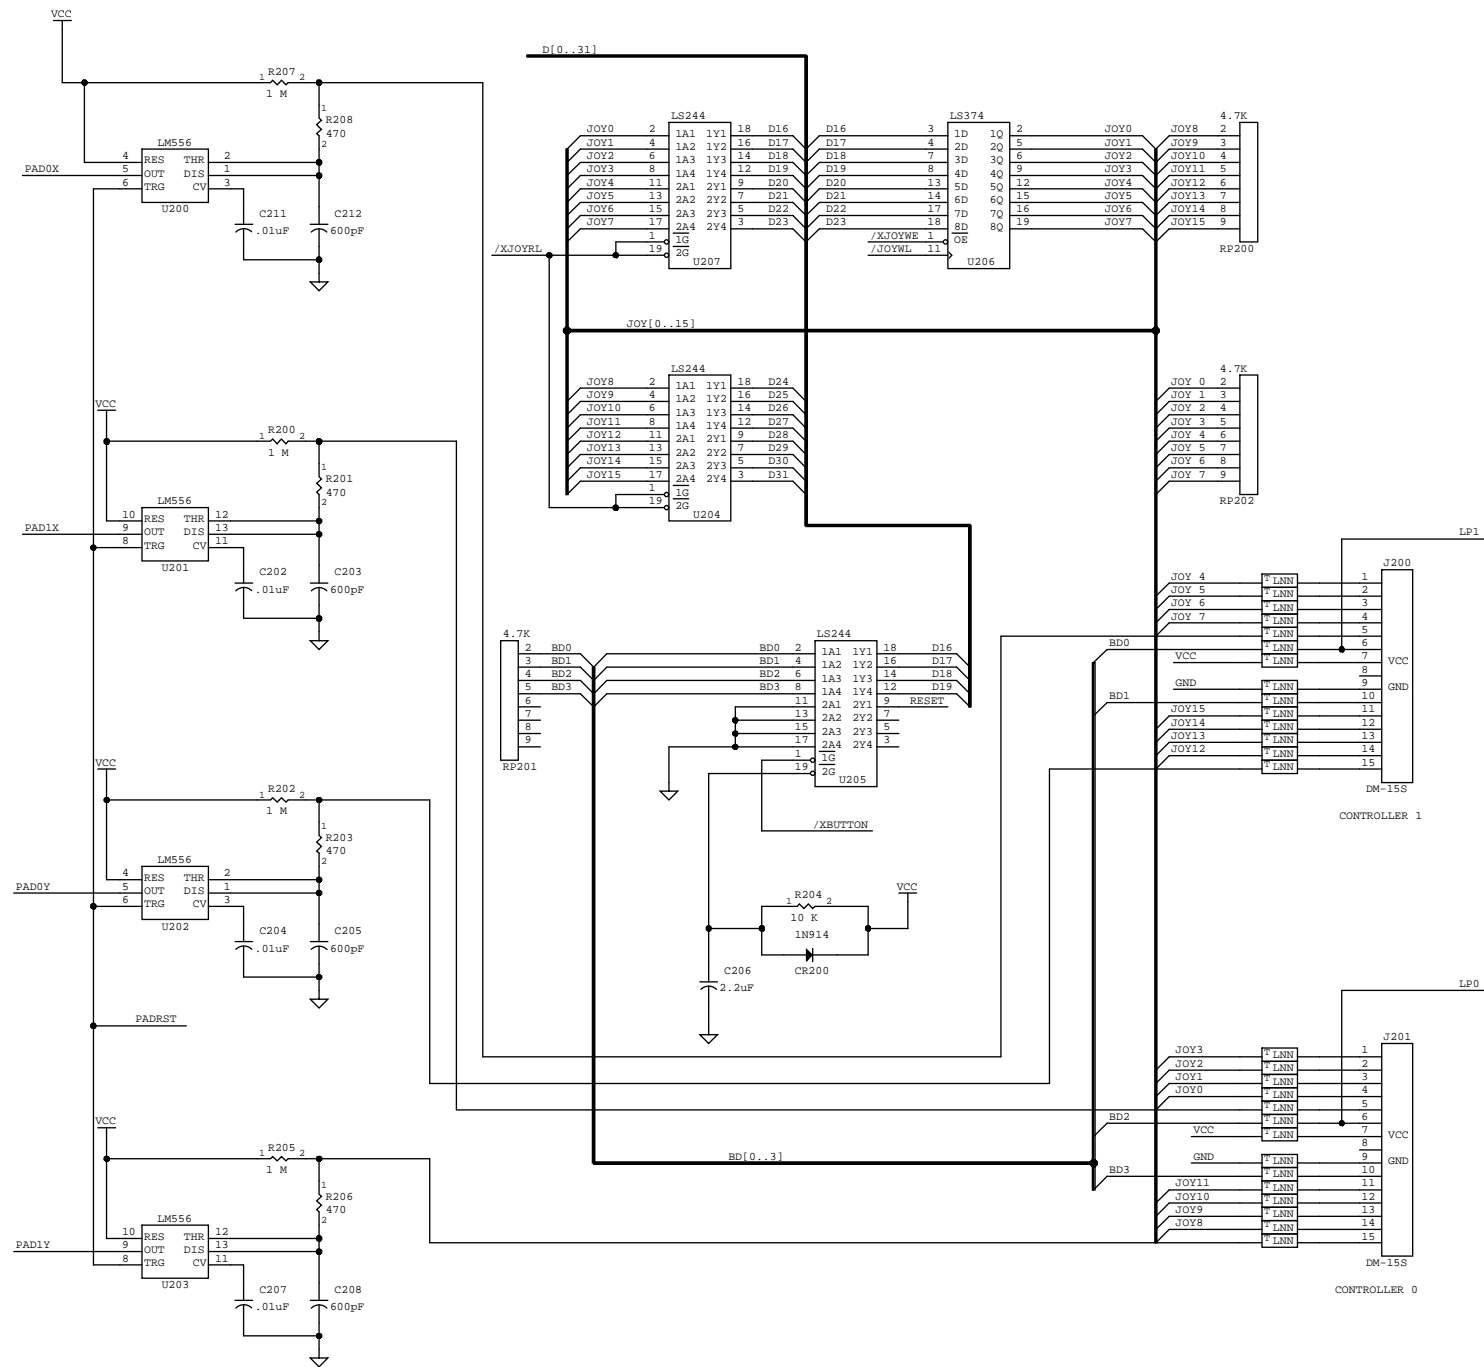

\* WHERE DOES CARTRIDGE CONNECT TO?

ATARI CORPORATION			
1196 Borregas Ave Sunnyvale CA 94086			
TITLE: PANTHER			
SIZE	CODE	NUMBER:	REV
D		ENGINEER: TRACY HALL	A
DATE	APR 23, 1991	SHEET	1 OF 5

ATARI CORPORATION			
1196 Borregas Ave Sunnyvale CA 94086			
TITLE: PANTHER/JOYSTICKS			
SIZE	CODE	NUMBER:	REV
D		ENGINEER: TRACY HALL	A
DATE	APR 23, 1991	SHEET 2 OF 5	