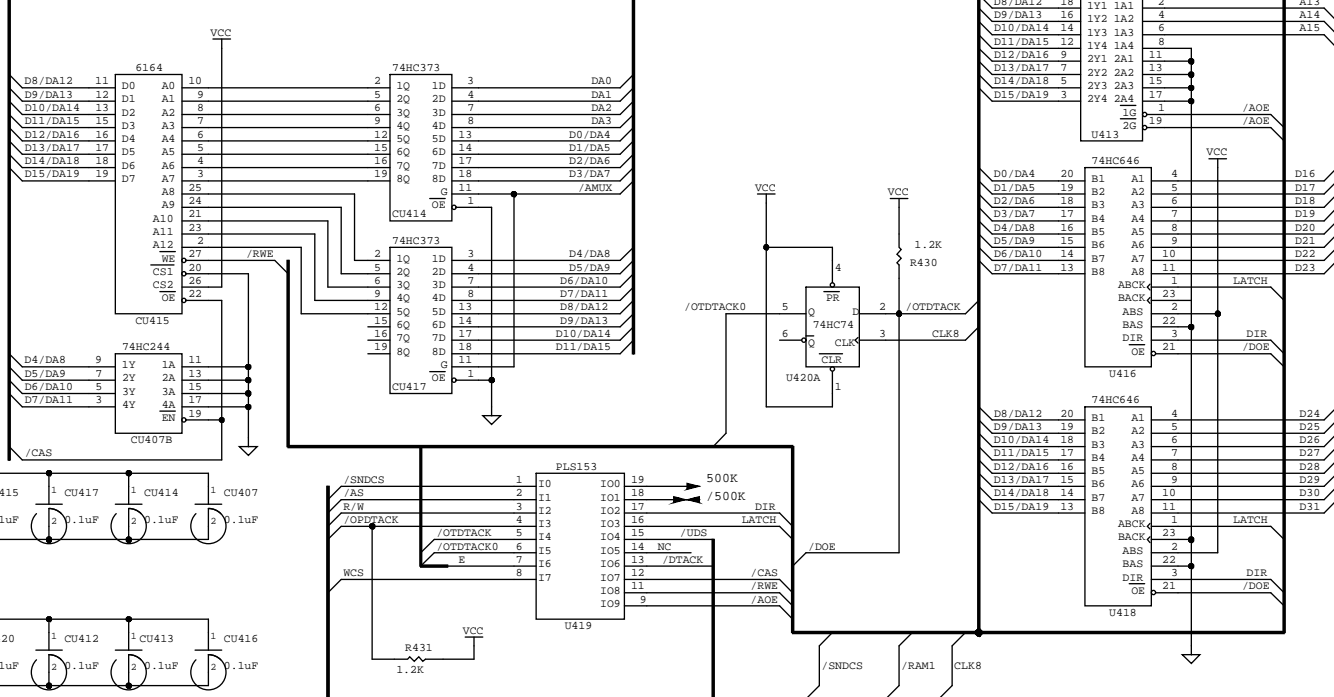

ATARI CORPORATION			
1196 Borregas Ave Sunnyvale CA 94086			
TITLE: PANTHER DEVELOPMENT SYSTEM			
OTIS SOUND SYSTEM-DIGITAL & D/A			
SIZE	CODE	NUMBER:	REV
D		ENGINEER: T.R.HALL	A
DATE	APR 23, 1991	SHEET	4 OF 5