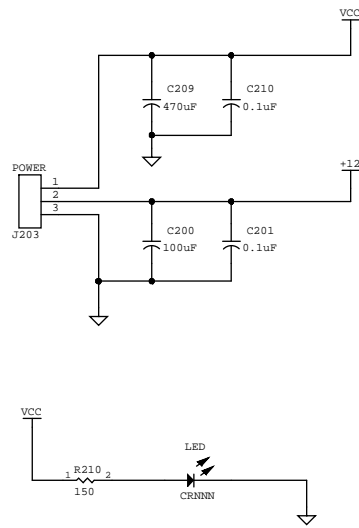

\* WHERE DOES CARTRIDGE CONNECT TO?

ATARI CORPORATION			
1196 Borregas Ave Sunnyvale CA 94086			
TITLE: PANTHER			
SIZE	CODE	NUMBER:	REV
D		ENGINEER: TRACY HALL	A
DATE	APR 23, 1991	SHEET	1 OF 5

ATARI CORPORATION			
1196 Borregas Ave Sunnyvale CA 94086			
TITLE: PANTHER/JOYSTICKS			
SIZE	CODE	NUMBER:	REV
D		ENGINEER: TRACY HALL	A
DATE	APR 23, 1991	SHEET 2 OF 5	