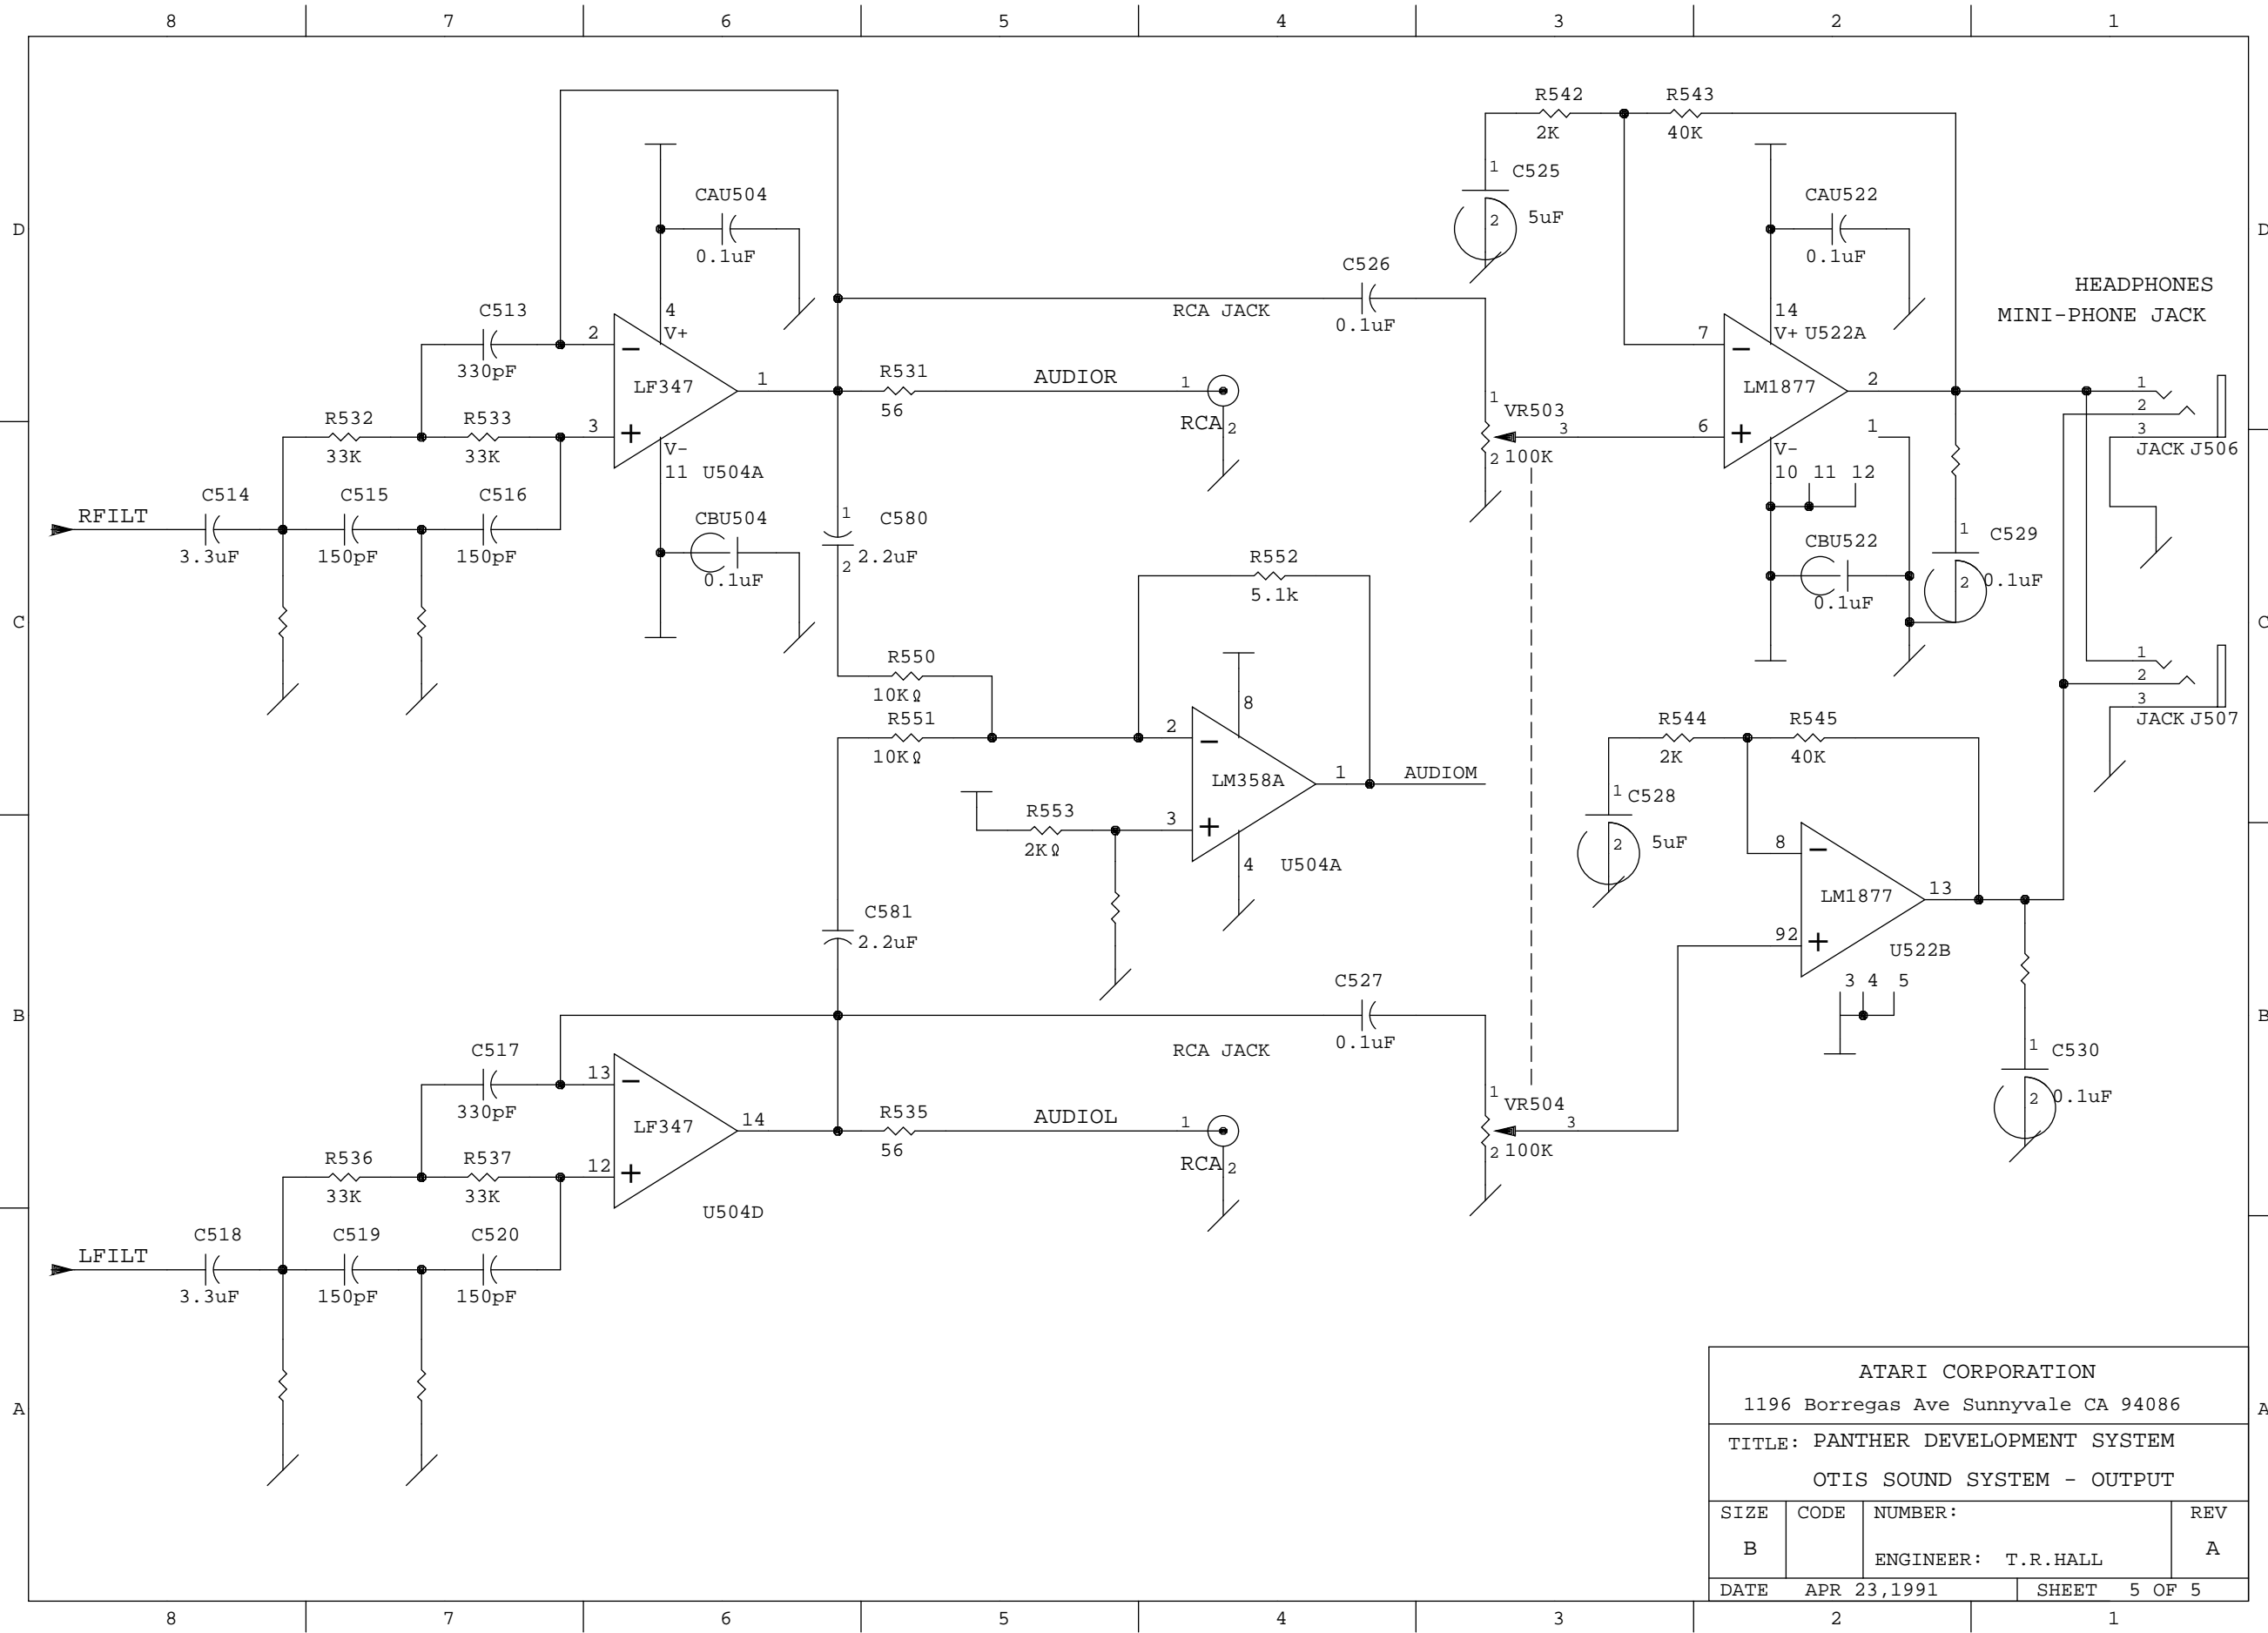

\* WHERE DOES CARTRIDGE CONNECT TO?

ATARI CORPORATION			
1196 Borregas Ave Sunnyvale CA 94086			
TITLE: PANTHER			
SIZE	CODE	NUMBER:	REV
D		ENGINEER: TRACY HALL	A
DATE	APR 23, 1991	SHEET	1 OF 5

ATARI CORPORATION			
1196 Borregas Ave Sunnyvale CA 94086			
TITLE: PANTHER/JOYSTICKS			
SIZE	CODE	NUMBER:	REV
D		ENGINEER: TRACY HALL	A
DATE	APR 23, 1991	SHEET 2 OF 5	

ATARI CORPORATION			
1196 Borregas Ave Sunnyvale CA 94086			
TITLE: PANTHER/VIDEO			
SIZE	CODE	NUMBER:	REV
D		ENGINEER: TRACY HALL	A
DATE	APR 23, 1991	SHEET 3 OF 5	

ATARI CORPORATION			
1196 Borregas Ave Sunnyvale CA 94086			
TITLE: PANTHER DEVELOPMENT SYSTEM			
OTIS SOUND SYSTEM-DIGITAL & D/A			
SIZE	CODE	NUMBER:	REV
D		ENGINEER: T.R.HALL	A
DATE	APR 23, 1991	SHEET	4 OF 5