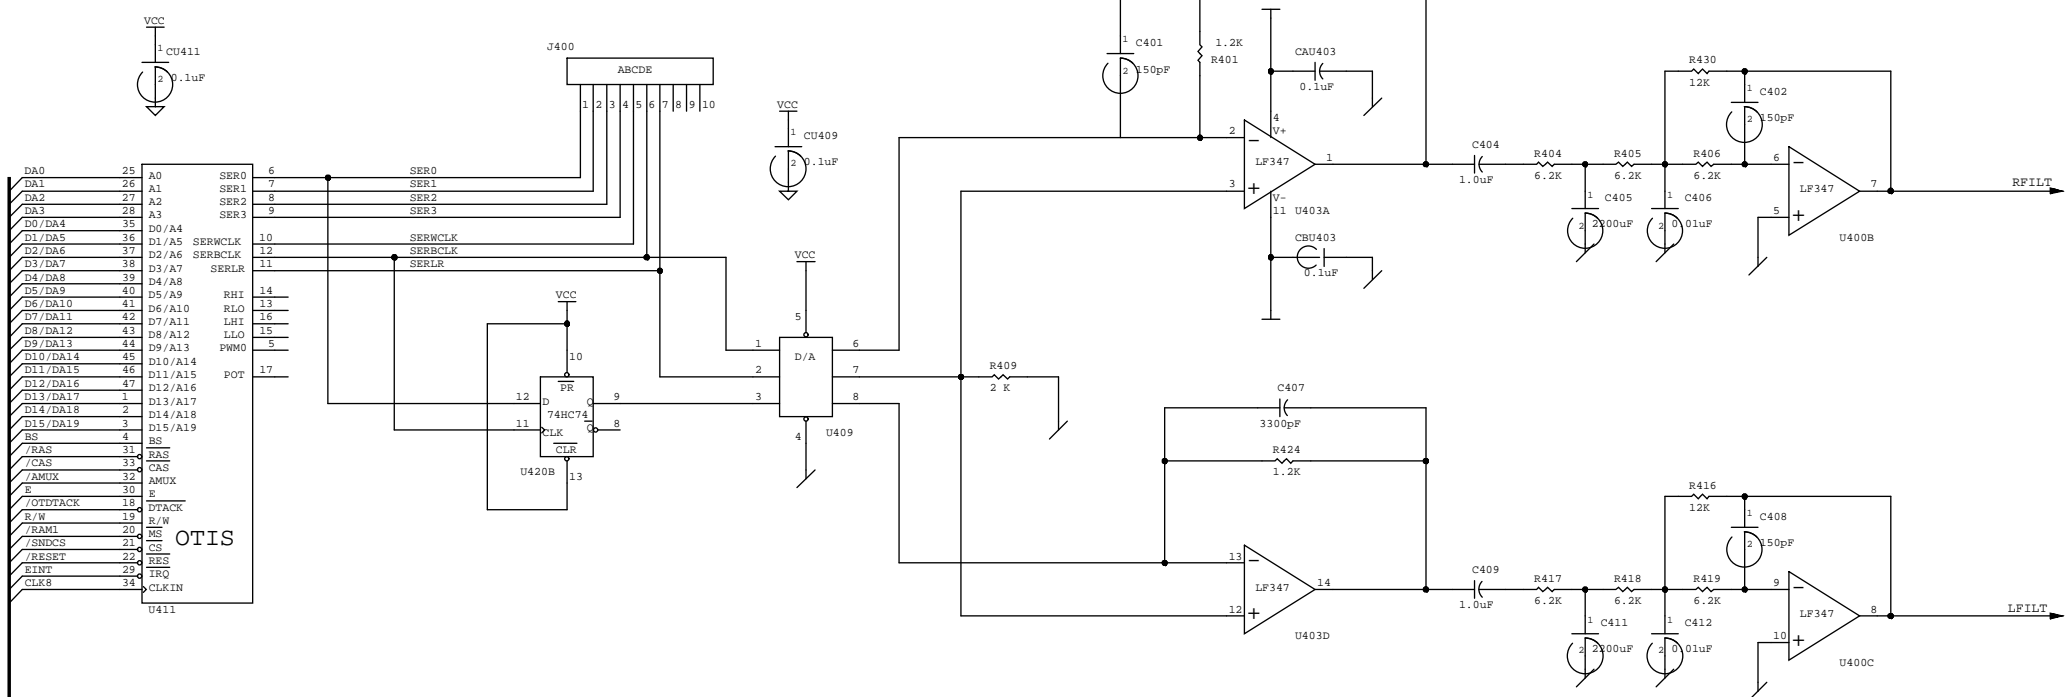

ATARI CORPORATION			
1196 Borregas Ave Sunnyvale CA 94086			
TITLE: PANTHER DEVELOPMENT SYSTEM			
OTIS SOUND SYSTEM-DIGITAL & D/A			
SIZE	CODE	NUMBER:	REV
D		ENGINEER: T.R.HALL	A
DATE	APR 23, 1991	SHEET	4 OF 5