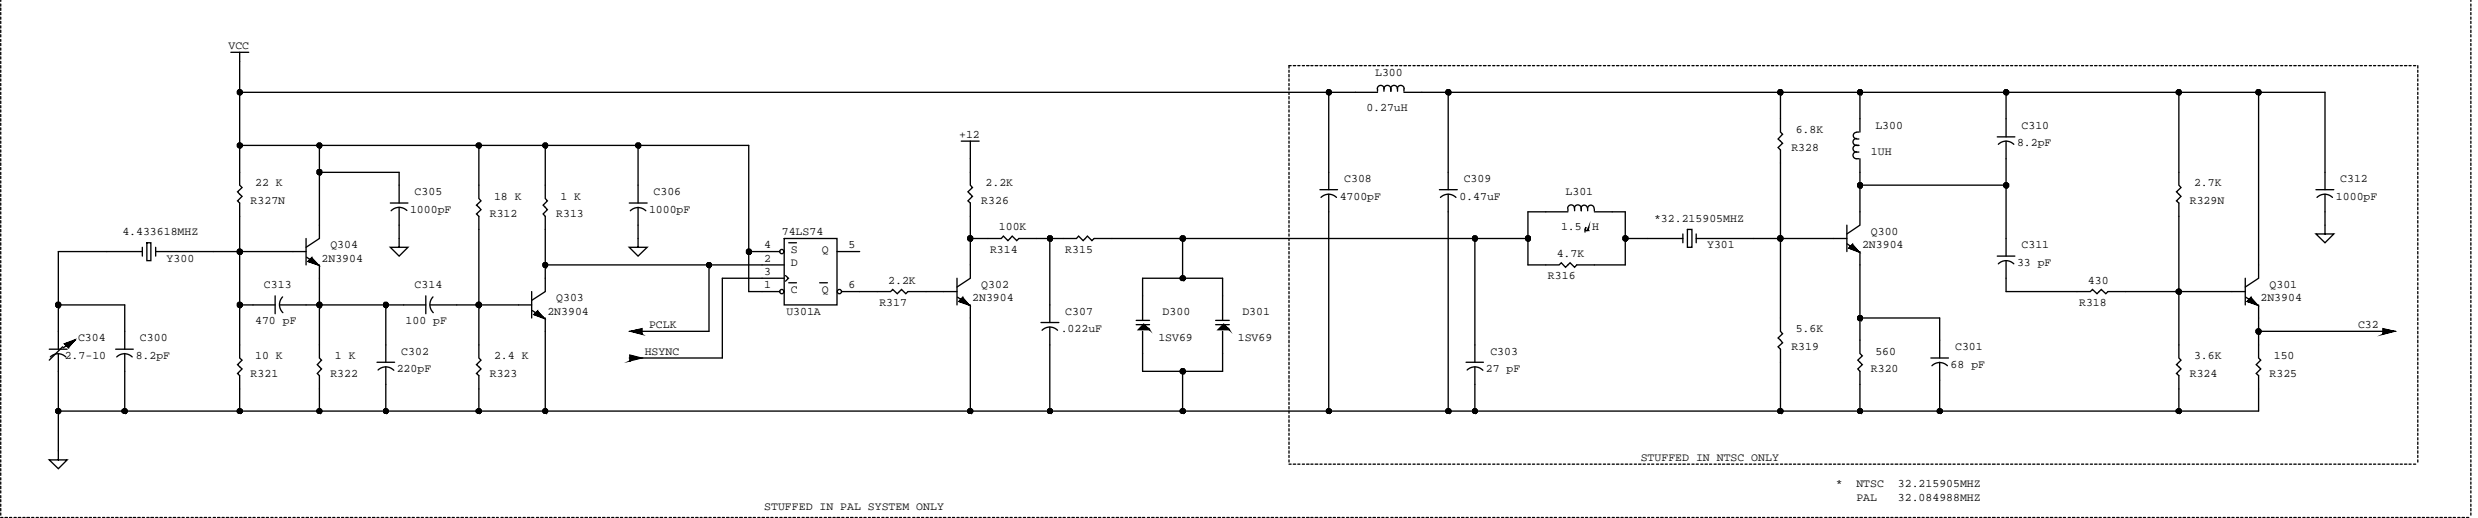

\* WHERE DOES CARTRIDGE CONNECT TO?

ATARI CORPORATION			
1196 Borregas Ave Sunnyvale CA 94086			
TITLE: PANTHER			
SIZE	CODE	NUMBER:	REV
D		ENGINEER: TRACY HALL	A
DATE	APR 23, 1991	SHEET	1 OF 5

ATARI CORPORATION			
1196 Borregas Ave Sunnyvale CA 94086			
TITLE: PANTHER/JOYSTICKS			
SIZE	CODE	NUMBER:	REV
D		ENGINEER: TRACY HALL	A
DATE	APR 23, 1991	SHEET 2 OF 5	