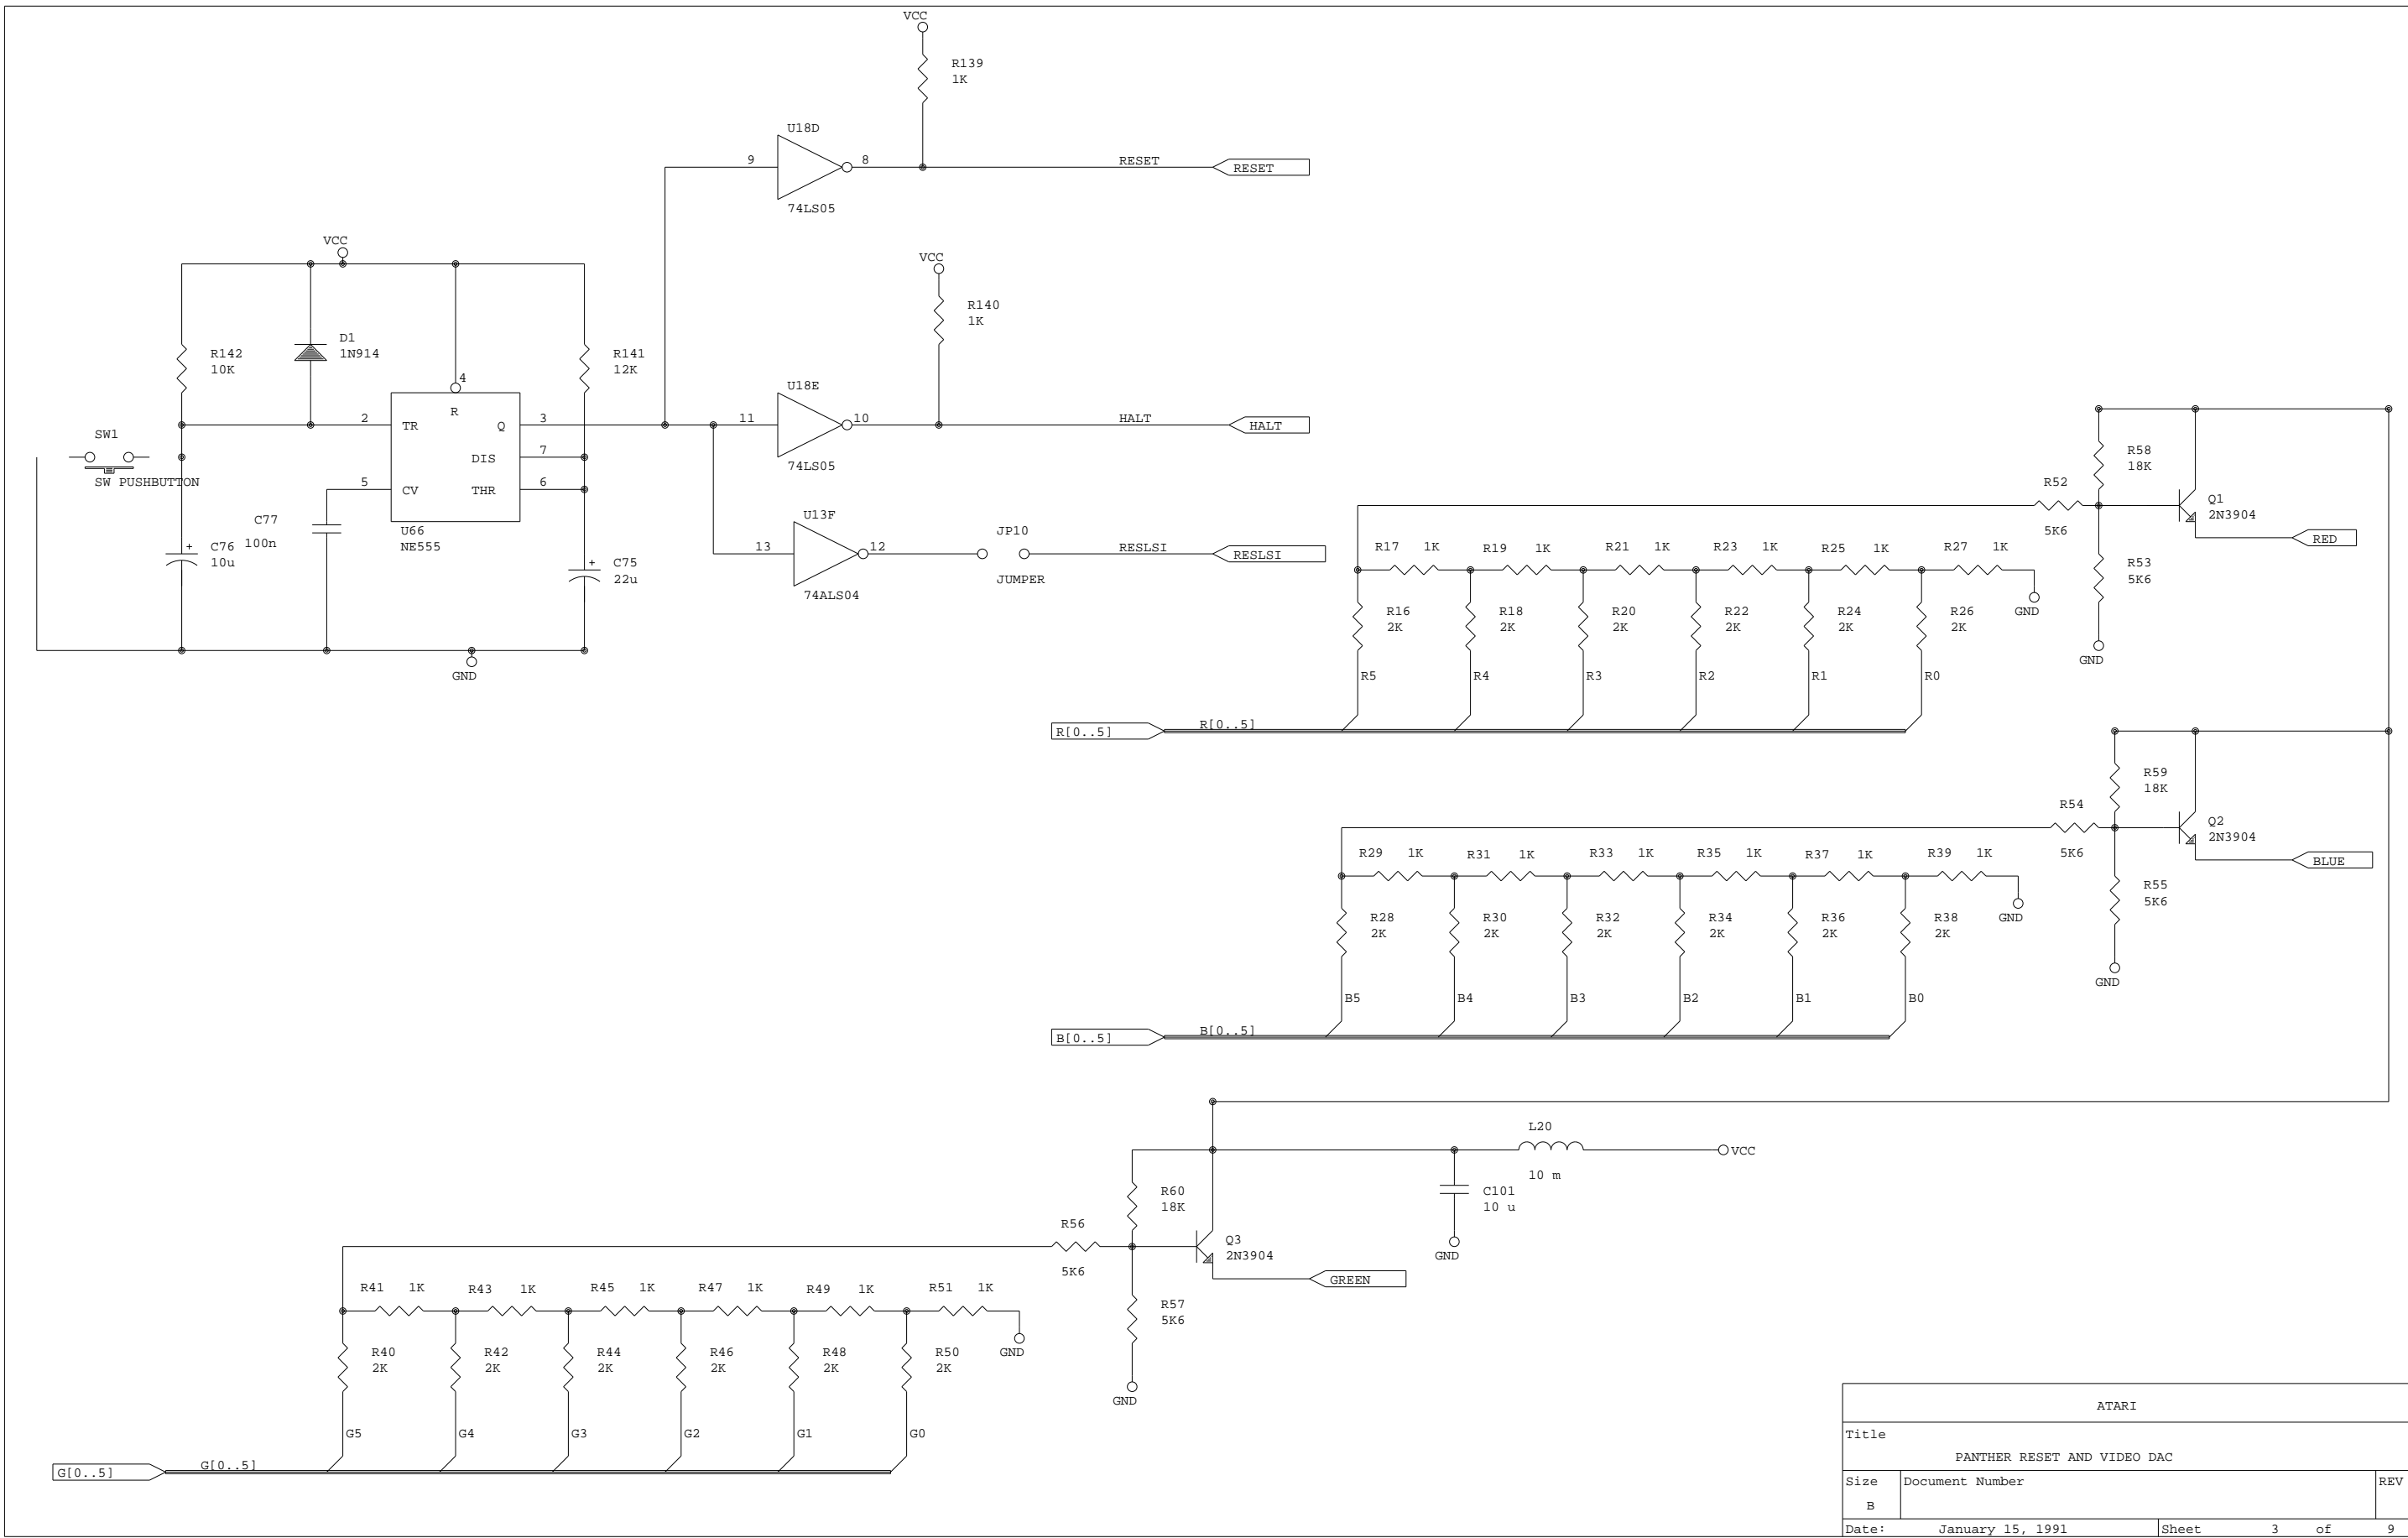

ATARI		
Title		
PANTER		
Size	Document Number	REV
B		
Date:	January 15, 1991	Sheet 1 of 9

WARNING this is no longer needed

ATARI		
Title		
PANTHER		
Size	Document Number	REV
B		
Date:	January 15, 1991	Sheet 2 of 9

ATARI		
Title		
PANTHER RESET AND VIDEO DAC		
Size	Document Number	REV
B		
Date:	January 15, 1991	Sheet 3 of 9

ATARI		
Title		
PANTHER VIDEO, CLOCK, MEM EXPANSION		
Size	Document Number	REV
B		
Date:	January 15, 1991	Sheet 4 of 9

ATARI		
Title		
PANTHER VIDEO MODULATOR		
Size	Document Number	REV
B		
Date:	January 14, 1991	Sheet 6 of 9

ATARI		
Title		
PANTHER MEMORY CHIPS		
Size	Document Number	REV
B		
Date:	January 15, 1991	Sheet 7 of 9

MEMSEL (MEMory SElect)  
 Select either ROM or RAM  
 from 80000 to 90000  
 1 = ROM; 0 = RAM

PARALLEL PORT

CONNECTOR DB25  
 SOCKET

ATARI		
Title		
PANTHER PIO & COMMS		
Size	Document Number	REV
B		
Date:	January 2, 1991	Sheet 9 of 9