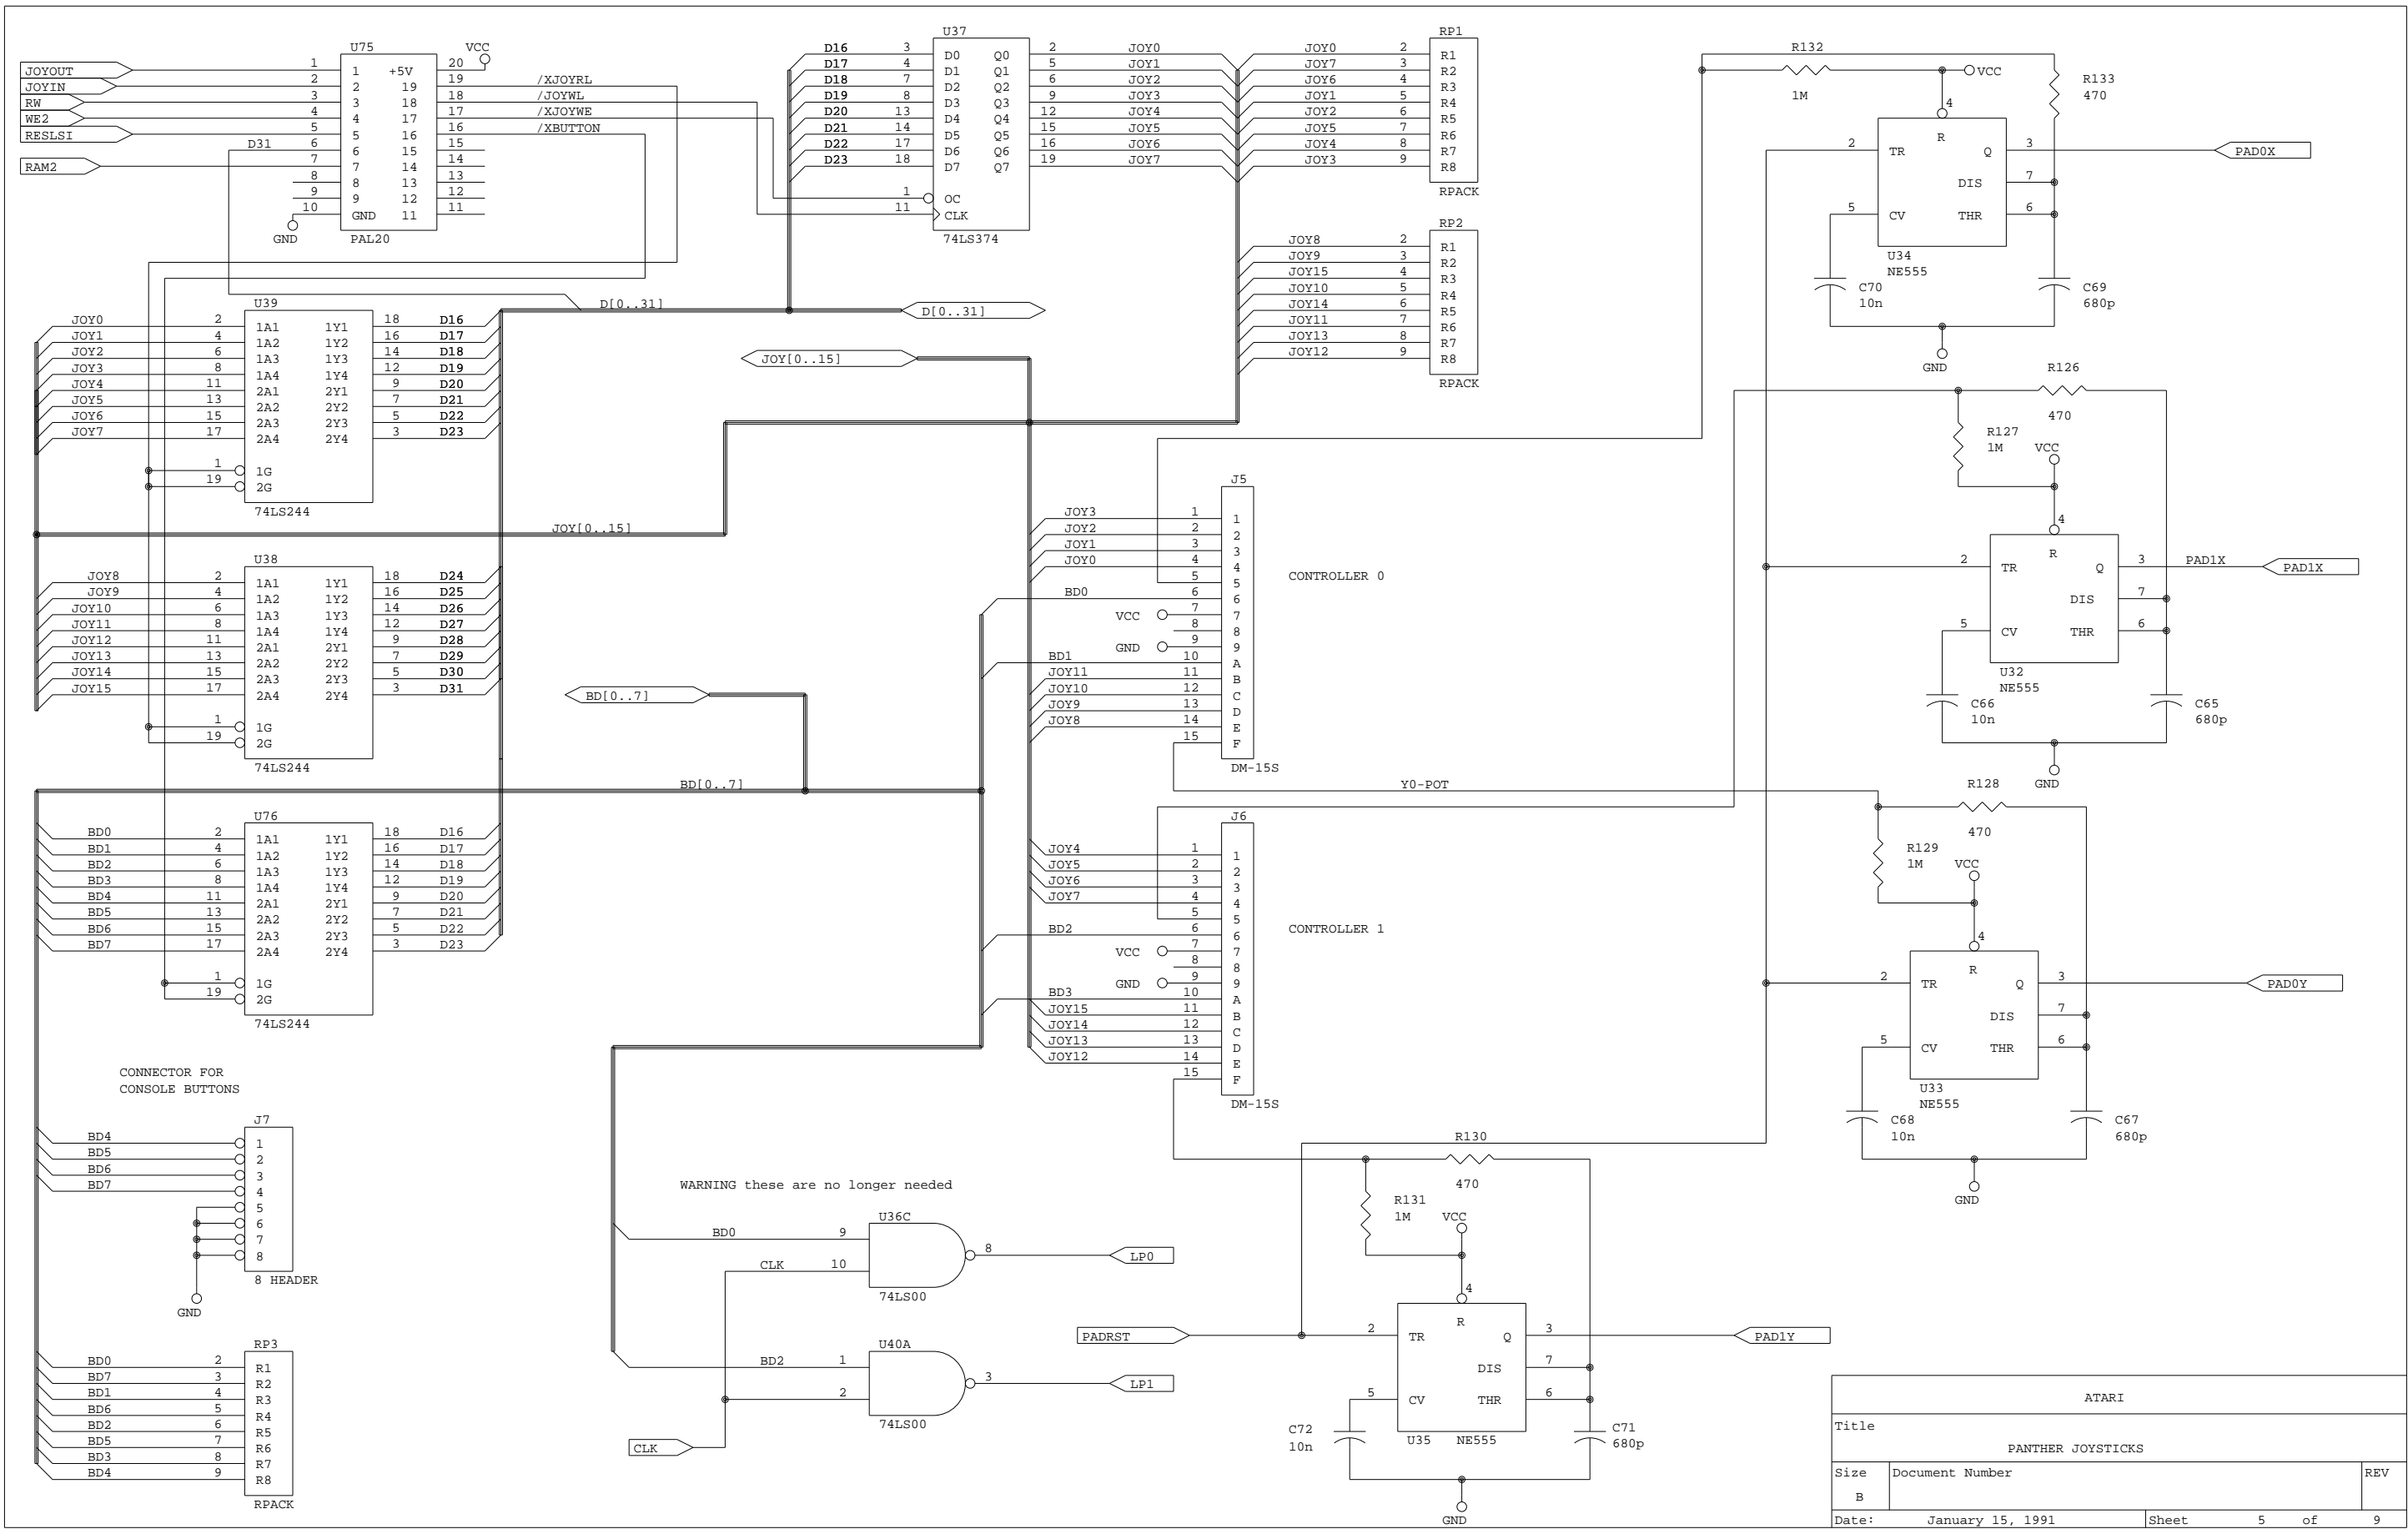

ATARI		
Title		
PANTER		
Size	Document Number	REV
B		
Date:	January 15, 1991	Sheet 1 of 9

WARNING this is no longer needed

ATARI		
Title		
PANTHER		
Size	Document Number	REV
B		
Date:	January 15, 1991	Sheet 2 of 9

ATARI		
Title		
PANTHER RESET AND VIDEO DAC		
Size	Document Number	REV
B		
Date:	January 15, 1991	Sheet 3 of 9

ATARI		
Title		
PANTHER VIDEO, CLOCK, MEM EXPANSION		
Size	Document Number	REV
B		
Date:	January 15, 1991	Sheet 4 of 9

ATARI		
Title		
PANTHER VIDEO MODULATOR		
Size	Document Number	REV
B		
Date:	January 14, 1991	Sheet 6 of 9

ATARI		
Title		
PANTHER MEMORY CHIPS		
Size	Document Number	REV
B		
Date:	January 15, 1991	Sheet 7 of 9

MEMSEL (MEMory SElect)  
 Select either ROM or RAM  
 from 80000 to 90000  
 1 = ROM; 0 = RAM

PARALLEL PORT

CONNECTOR DB25  
 SOCKET

ATARI		
Title		
PANTHER PIO & COMMS		
Size	Document Number	REV
B		
Date:	January 2, 1991	Sheet 9 of 9