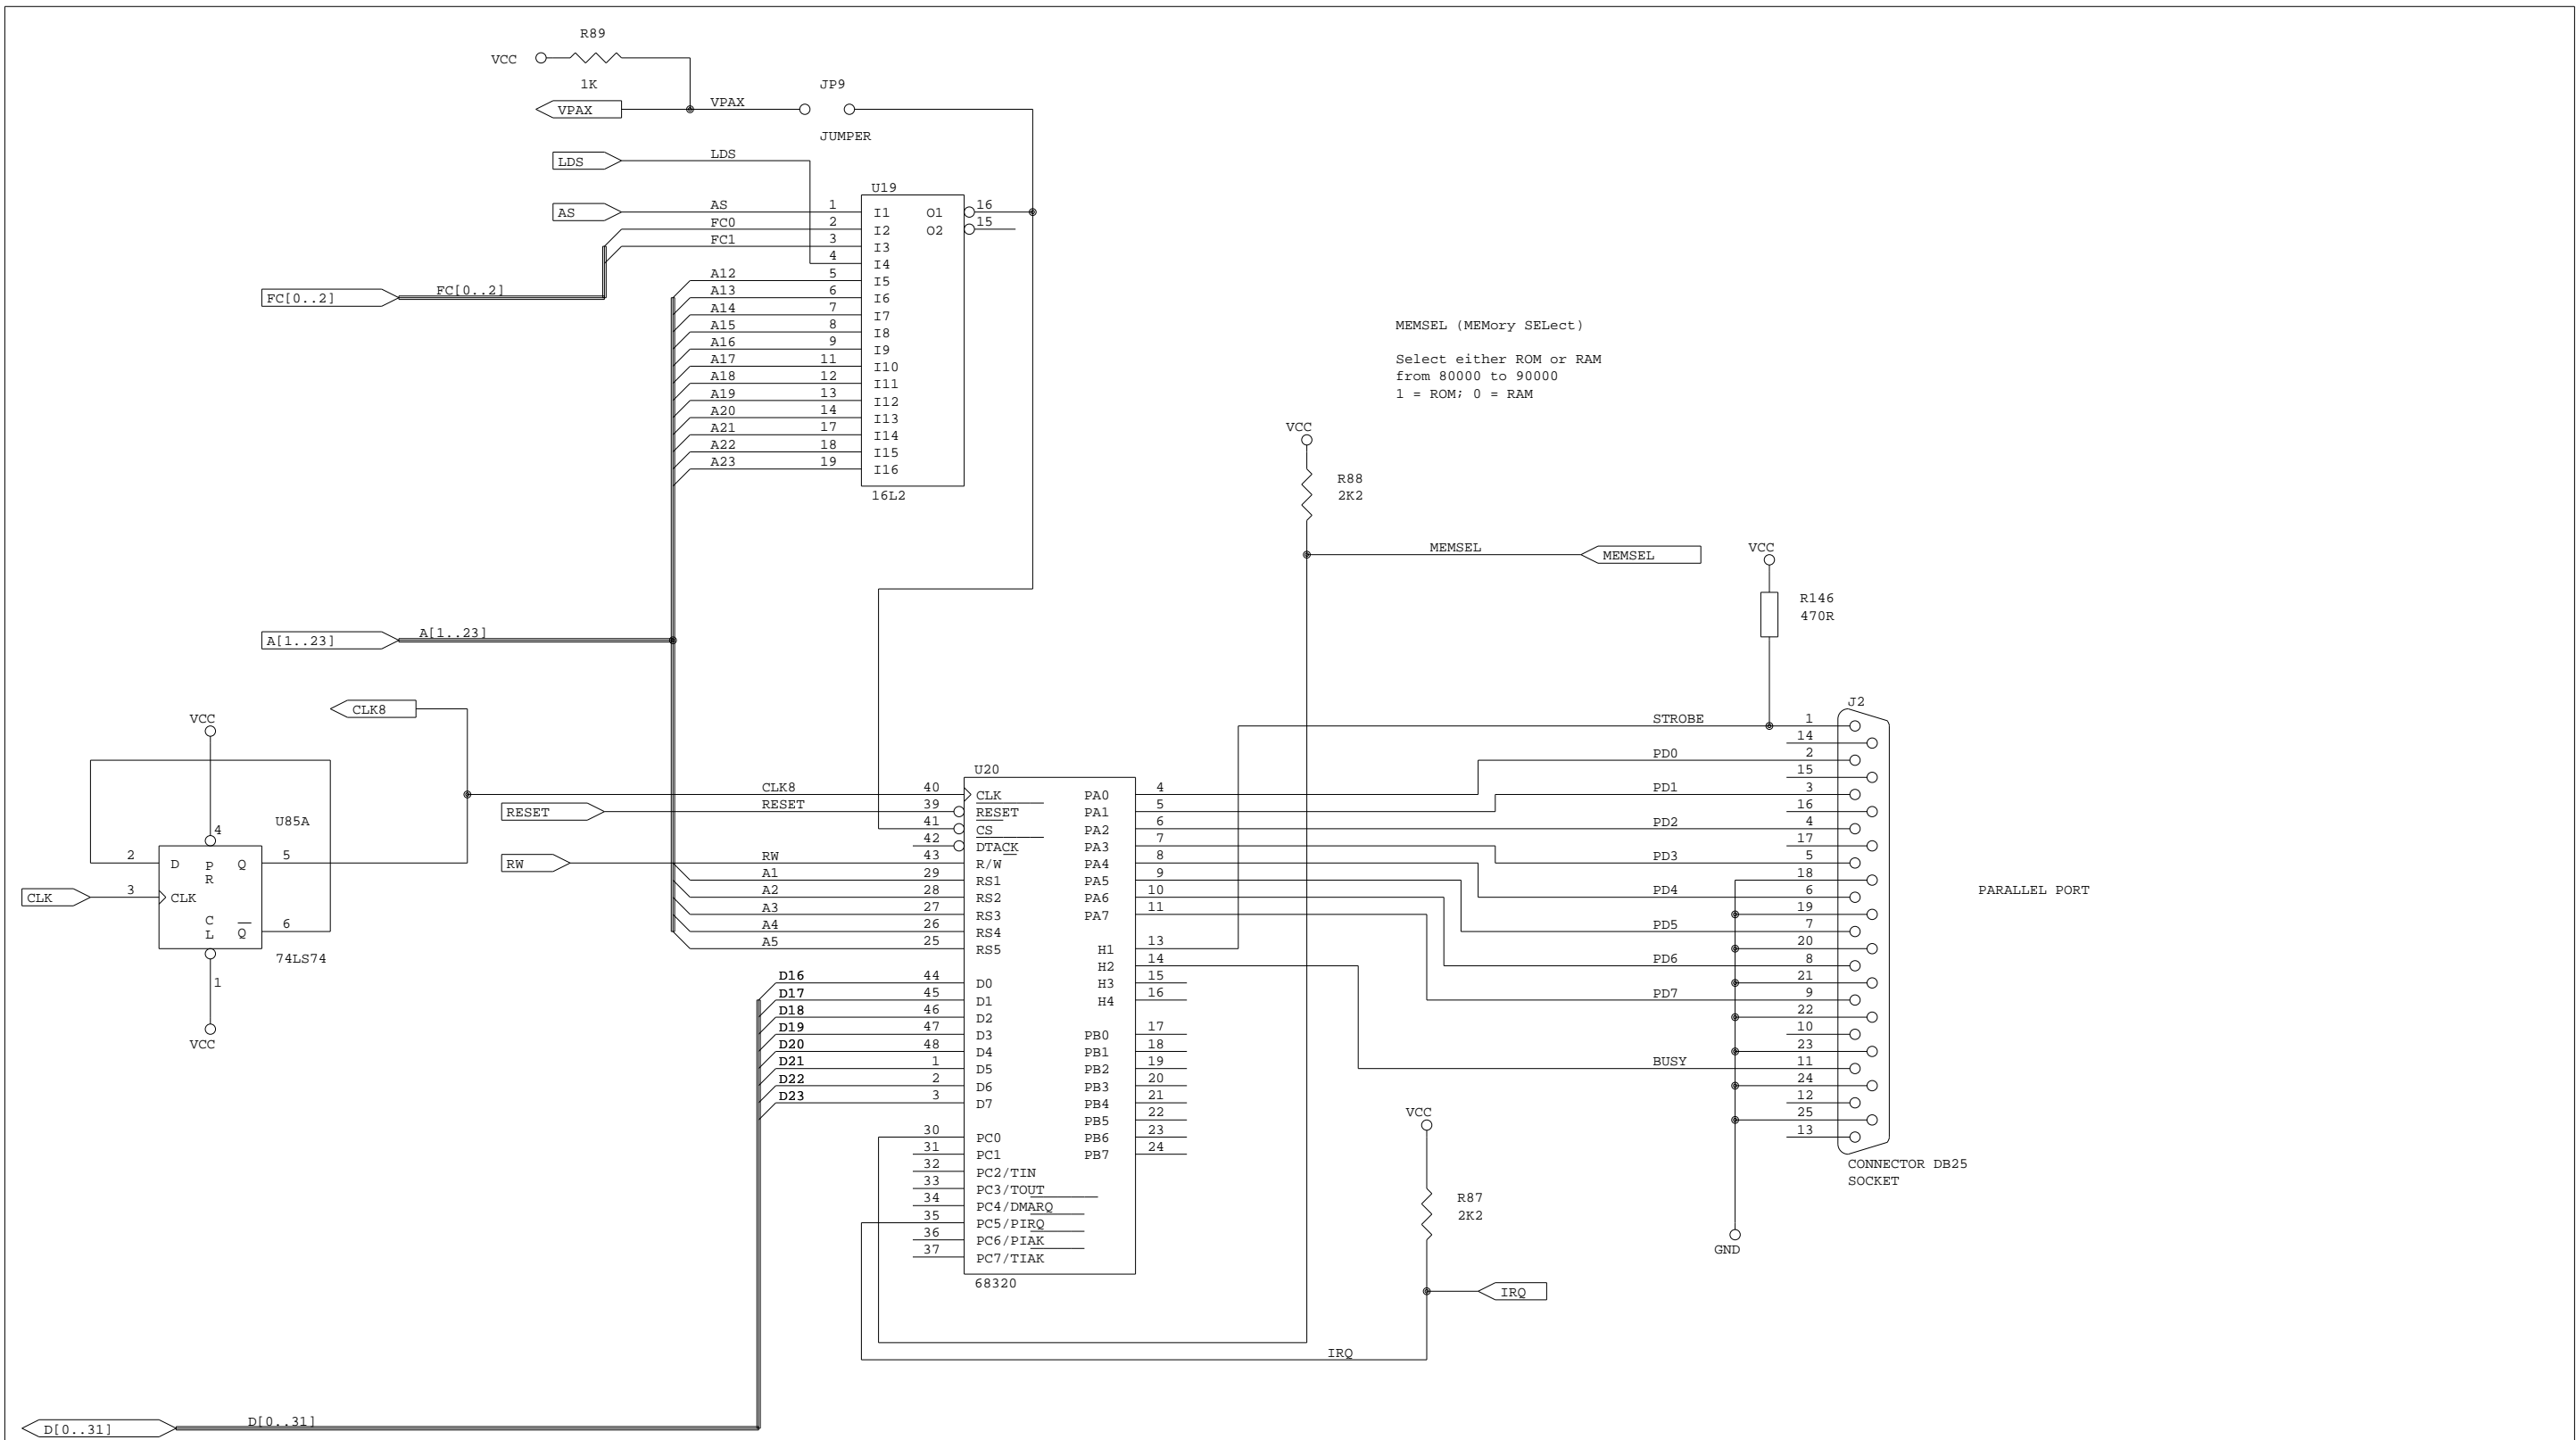

MEMSEL (MEMory SElect)  
 Select either ROM or RAM  
 from 80000 to 90000  
 1 = ROM; 0 = RAM

PARALLEL PORT

CONNECTOR DB25  
 SOCKET

ATARI		
Title		
PANTHER PIO & COMMS		
Size	Document Number	REV
B		
Date:	January 2, 1991	Sheet 9 of 9