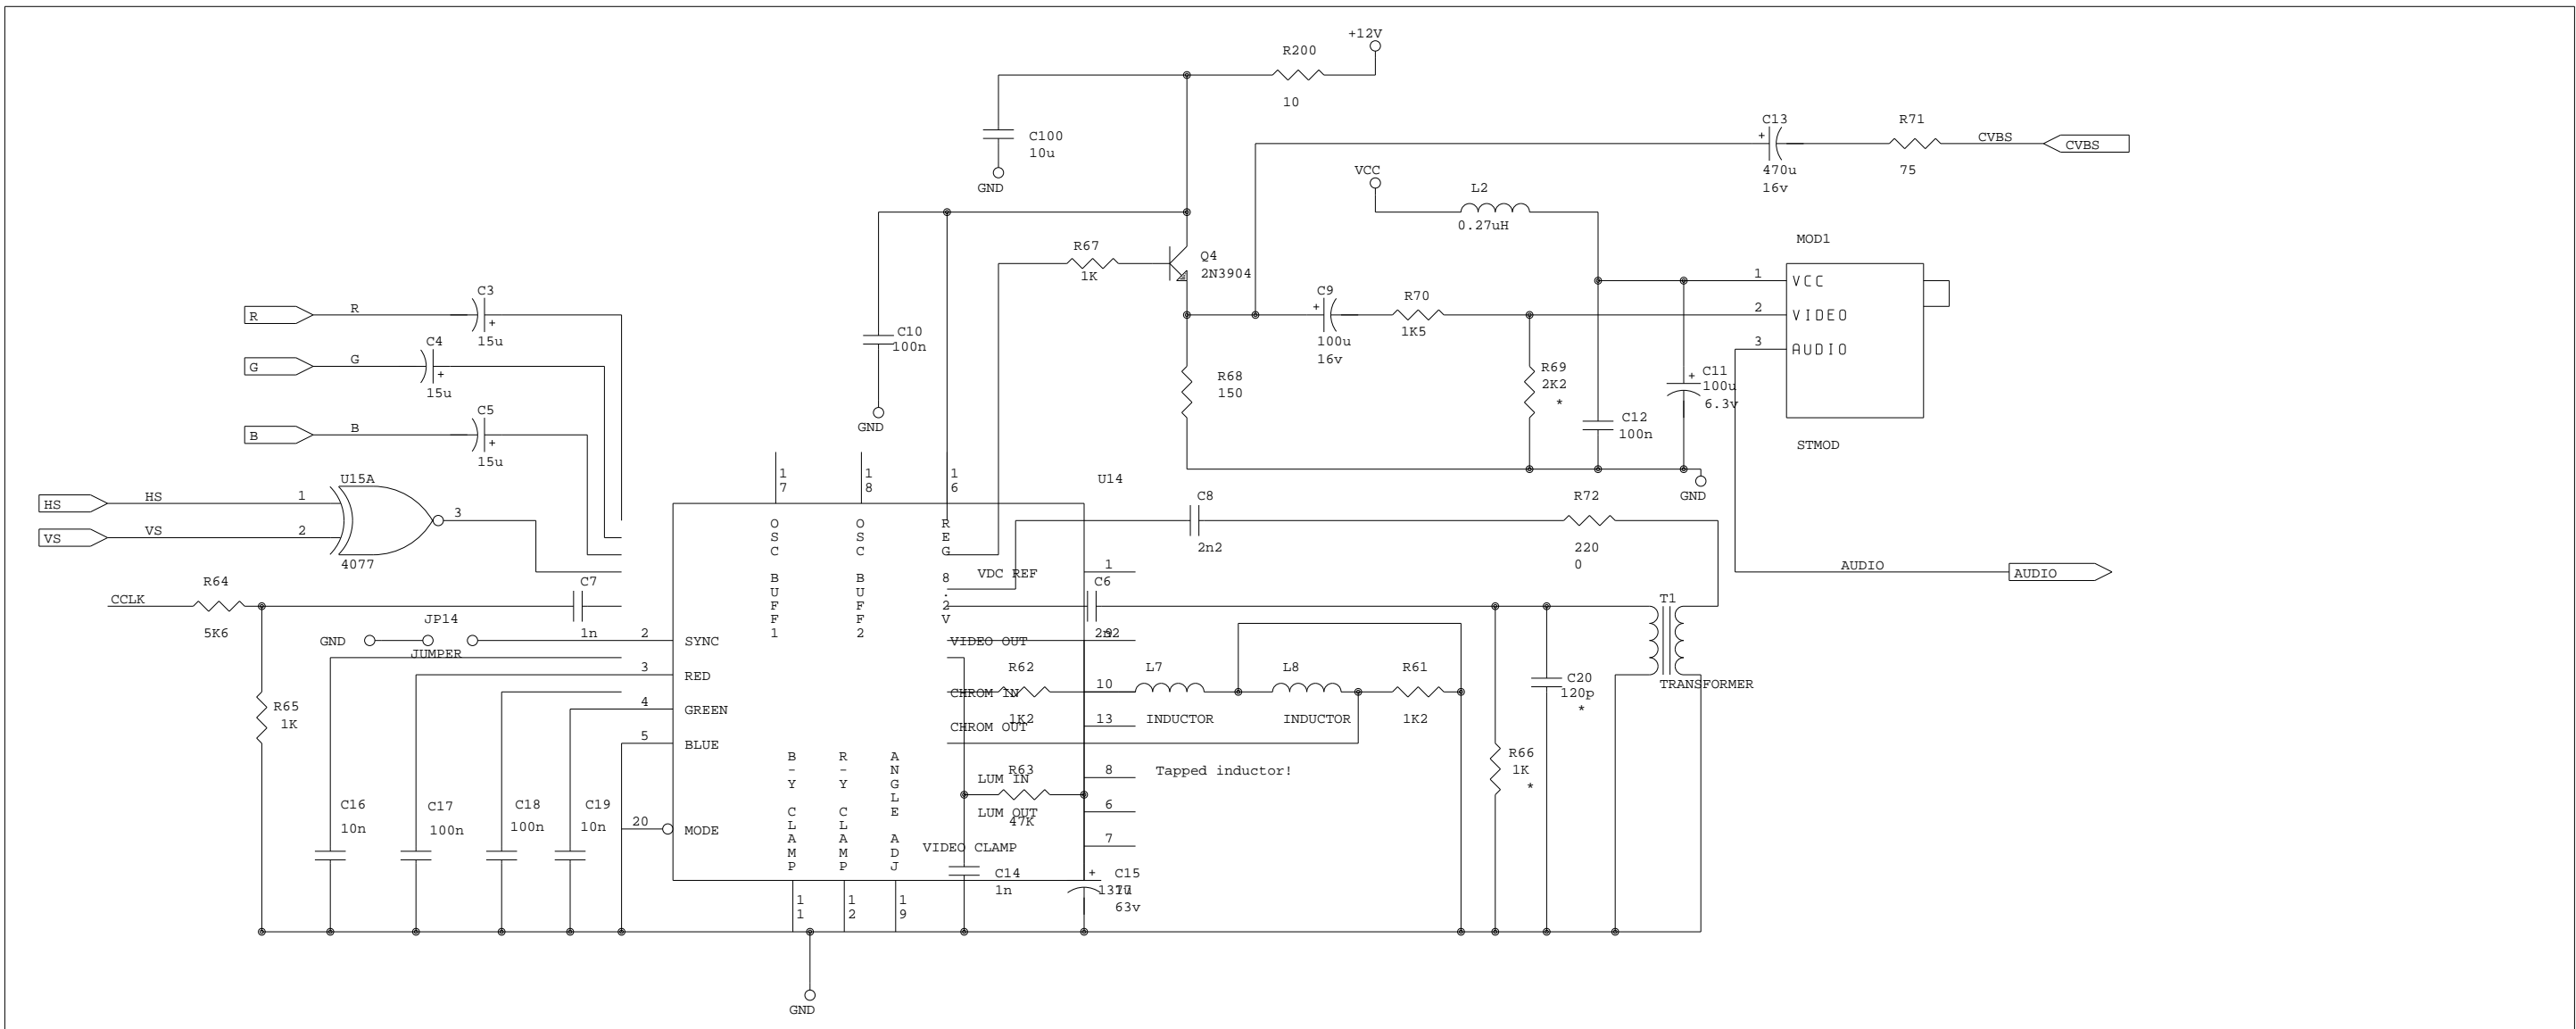

ATARI		
Title		
PANTER		
Size	Document Number	REV
B		
Date:	January 15, 1991	Sheet 1 of 9

WARNING this is no longer needed

ATARI		
Title		
PANTHER		
Size	Document Number	REV
B		
Date:	January 15, 1991	Sheet 2 of 9

ATARI		
Title		
PANTHER RESET AND VIDEO DAC		
Size	Document Number	REV
B		
Date:	January 15, 1991	Sheet 3 of 9

ATARI		
Title		
PANTHER VIDEO, CLOCK, MEM EXPANSION		
Size	Document Number	REV
B		
Date:	January 15, 1991	Sheet 4 of 9

ATARI		
Title		
PANTHER VIDEO MODULATOR		
Size	Document Number	REV
B		
Date:	January 14, 1991	Sheet 6 of 9

ATARI		
Title		
PANTHER MEMORY CHIPS		
Size	Document Number	REV
B		
Date:	January 15, 1991	Sheet 7 of 9

MEMSEL (MEMory SElect)  
 Select either ROM or RAM  
 from 80000 to 90000  
 1 = ROM; 0 = RAM

PARALLEL PORT

CONNECTOR DB25  
 SOCKET

ATARI		
Title		
PANTHER PIO & COMMS		
Size	Document Number	REV
B		
Date:	January 2, 1991	Sheet 9 of 9