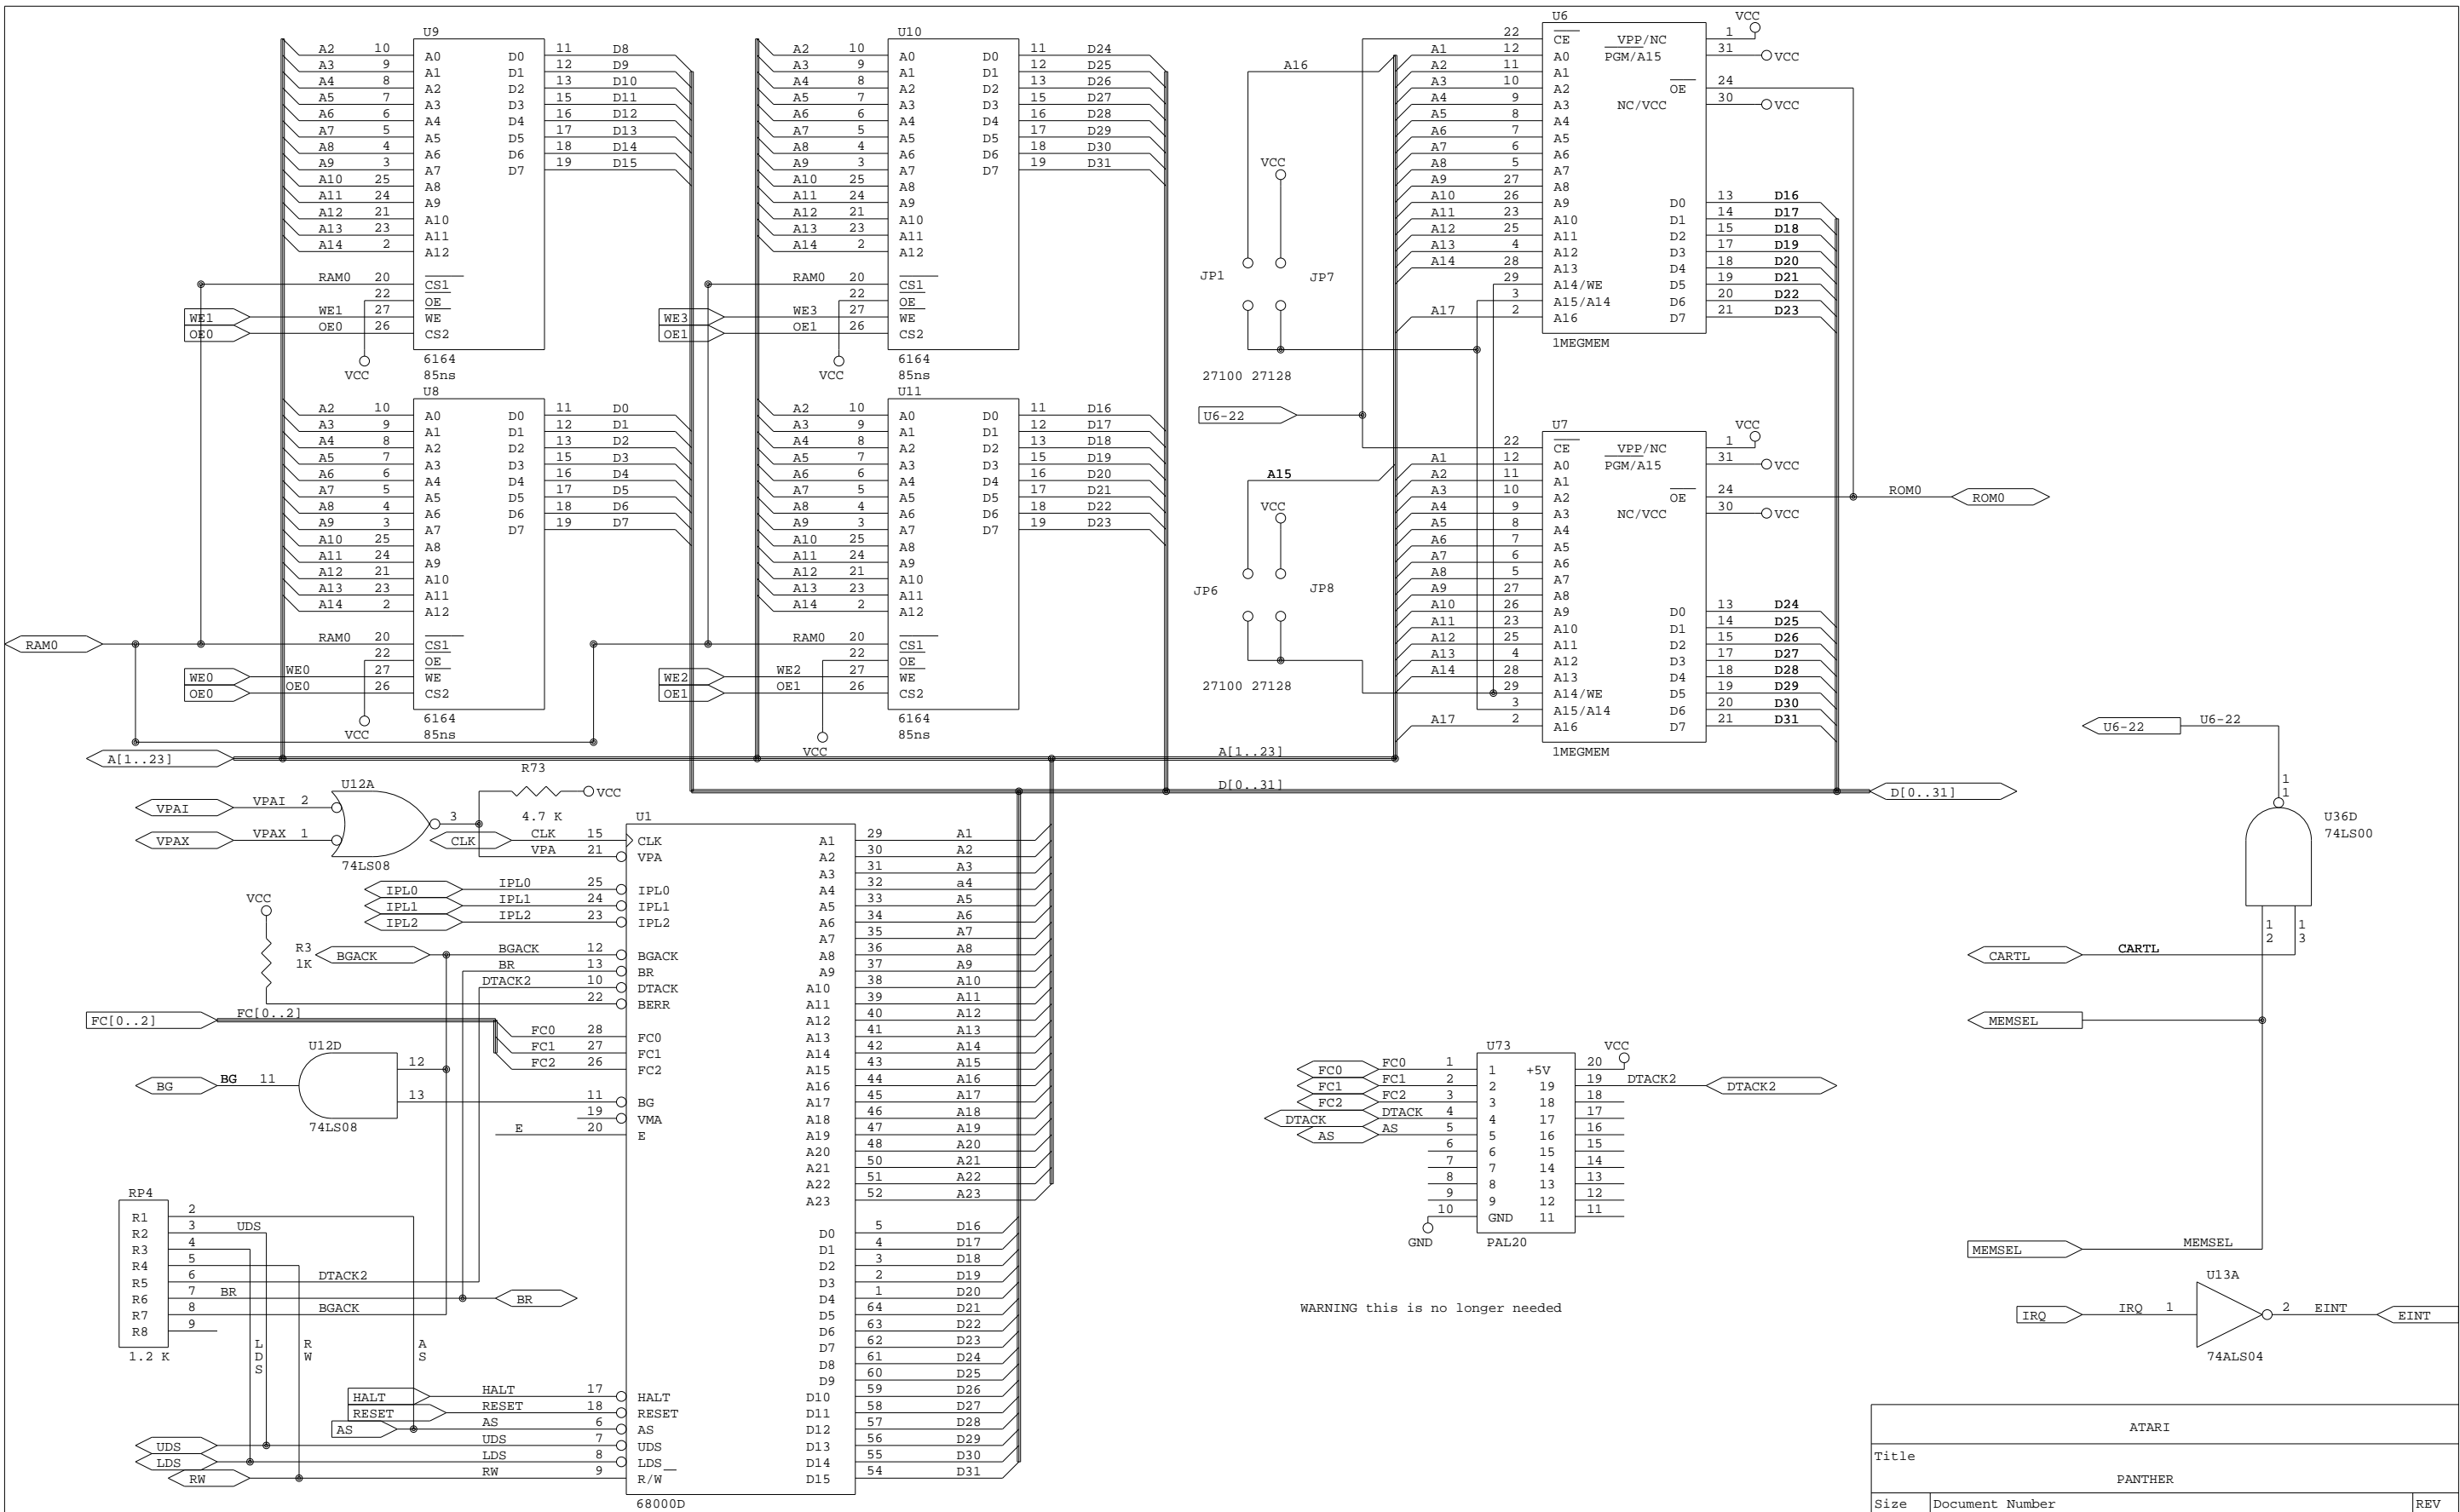

ATARI		
Title		
PANTER		
Size	Document Number	REV
B		
Date:	January 15, 1991	Sheet 1 of 9

WARNING this is no longer needed

ATARI		
Title		
PANTHER		
Size	Document Number	REV
B		
Date:	January 15, 1991	Sheet 2 of 9

ATARI		
Title		
PANTHER RESET AND VIDEO DAC		
Size	Document Number	REV
B		
Date:	January 15, 1991	Sheet 3 of 9

ATARI		
Title		
PANTHER VIDEO, CLOCK, MEM EXPANSION		
Size	Document Number	REV
B		
Date:	January 15, 1991	Sheet 4 of 9

ATARI		
Title		
PANTHER VIDEO MODULATOR		
Size	Document Number	REV
B		
Date:	January 14, 1991	Sheet 6 of 9

ATARI		
Title		
PANTHER MEMORY CHIPS		
Size	Document Number	REV
B		
Date:	January 15, 1991	Sheet 7 of 9

MEMSEL (MEMory SElect)  
 Select either ROM or RAM  
 from 80000 to 90000  
 1 = ROM; 0 = RAM

PARALLEL PORT

CONNECTOR DB25  
 SOCKET

ATARI		
Title		
PANTHER PIO & COMMS		
Size	Document Number	REV
B		
Date:	January 2, 1991	Sheet 9 of 9