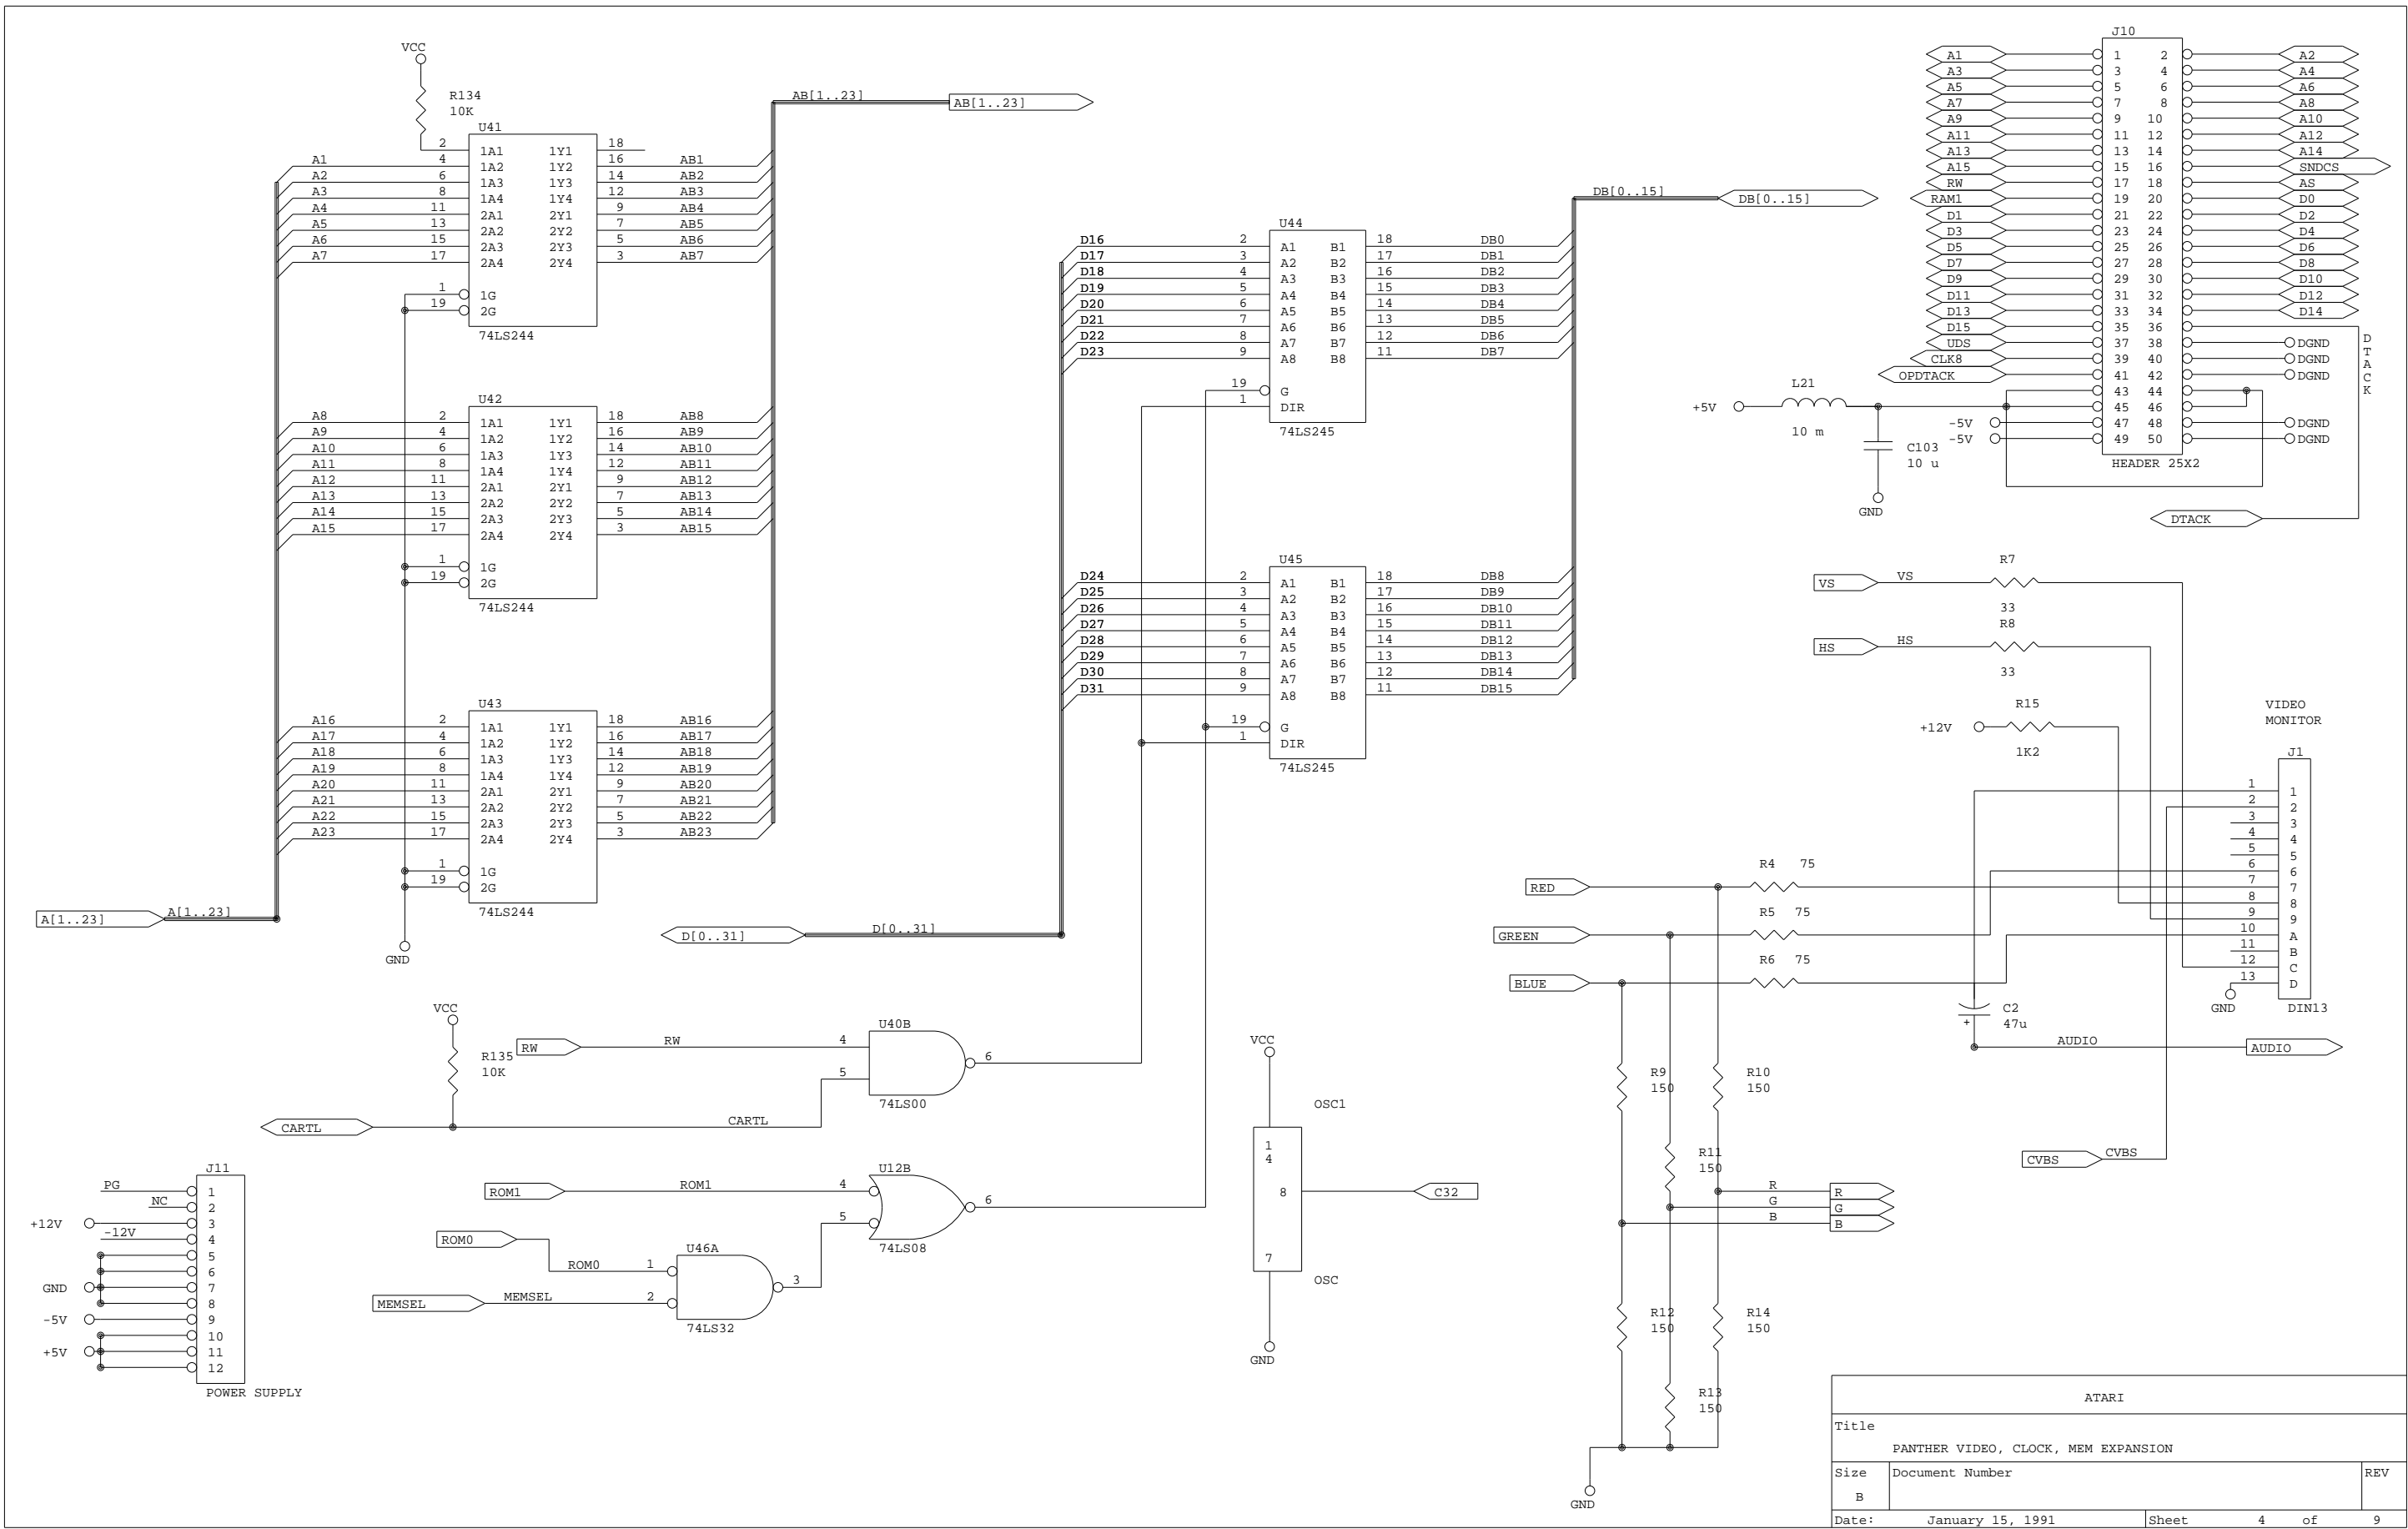

ATARI		
Title		
PANTER		
Size	Document Number	REV
B		
Date:	January 15, 1991	Sheet 1 of 9

WARNING this is no longer needed

ATARI		
Title		
PANTHER		
Size	Document Number	REV
B		
Date:	January 15, 1991	Sheet 2 of 9

ATARI		
Title		
PANTHER RESET AND VIDEO DAC		
Size	Document Number	REV
B		
Date:	January 15, 1991	Sheet 3 of 9

ATARI		
Title		
PANTHER VIDEO, CLOCK, MEM EXPANSION		
Size	Document Number	REV
B		
Date:	January 15, 1991	Sheet 4 of 9

ATARI		
Title		
PANTHER VIDEO MODULATOR		
Size	Document Number	REV
B		
Date:	January 14, 1991	Sheet 6 of 9

ATARI		
Title		
PANTHER MEMORY CHIPS		
Size	Document Number	REV
B		
Date:	January 15, 1991	Sheet 7 of 9

MEMSEL (MEMory SElect)  
 Select either ROM or RAM  
 from 80000 to 90000  
 1 = ROM; 0 = RAM

PARALLEL PORT

CONNECTOR DB25  
 SOCKET

ATARI		
Title		
PANTHER PIO & COMMS		
Size	Document Number	REV
B		
Date:	January 2, 1991	Sheet 9 of 9