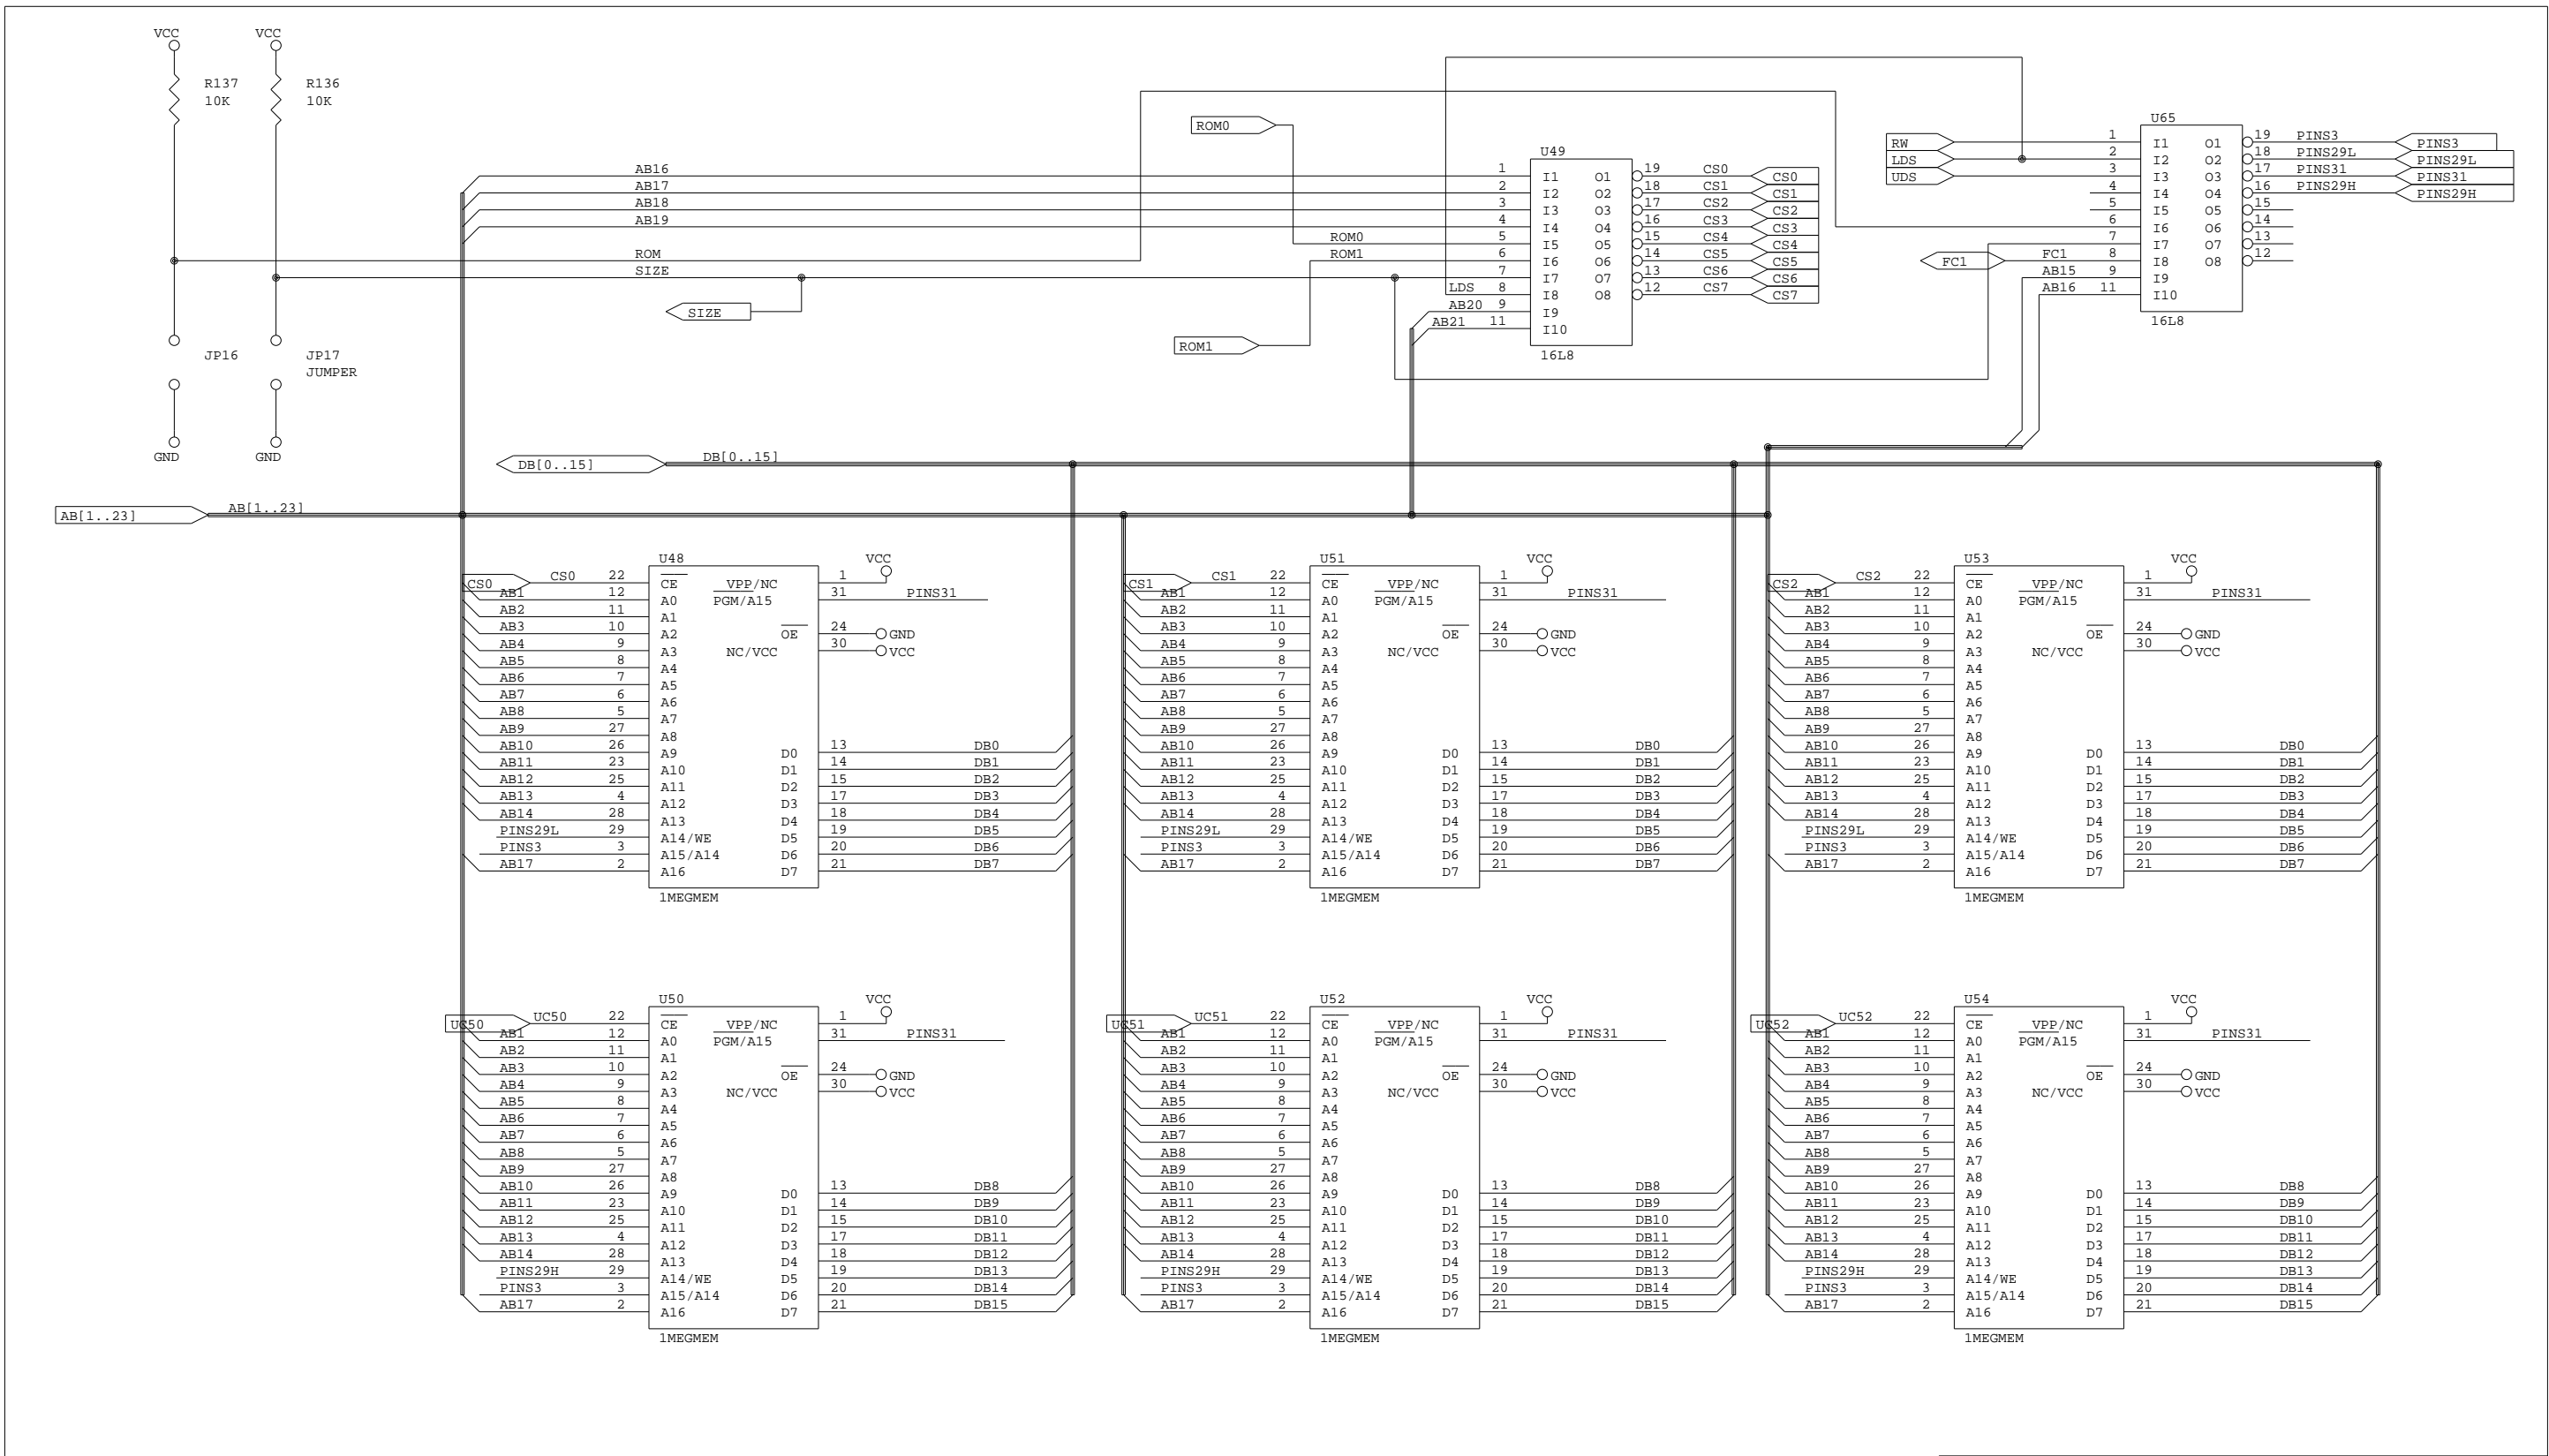

ATARI		
Title		
PANTHER MEMORY CHIPS		
Size	Document Number	REV
B		
Date:	January 15, 1991	Sheet 7 of 9